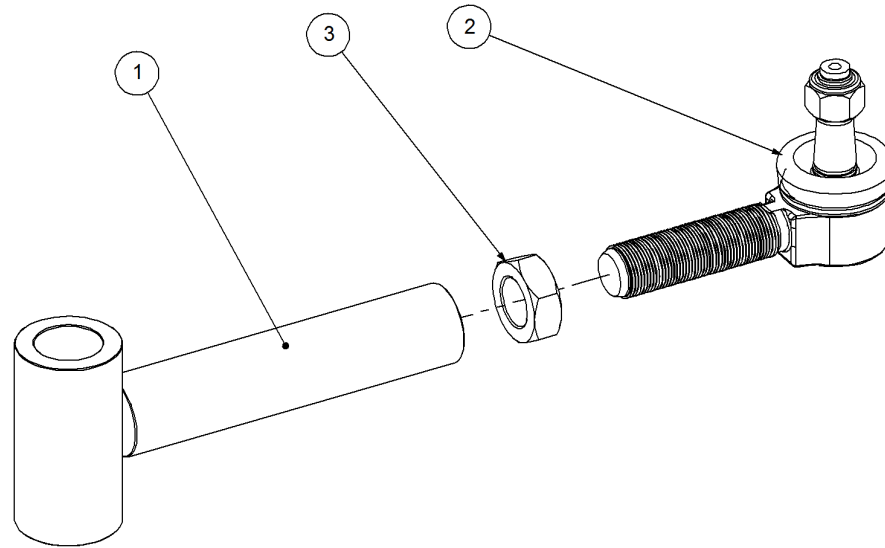

P/N 230606015

Secondary Lever Assy

Key	Part Number	Description	Qty
1	230606011	Secondary Lever	1
2	145003859	Tie Rod End - RH	1
3	145003861	Nut Lock 1" x 16 TPI - RH	1

Key	Part Number	Description	Qty