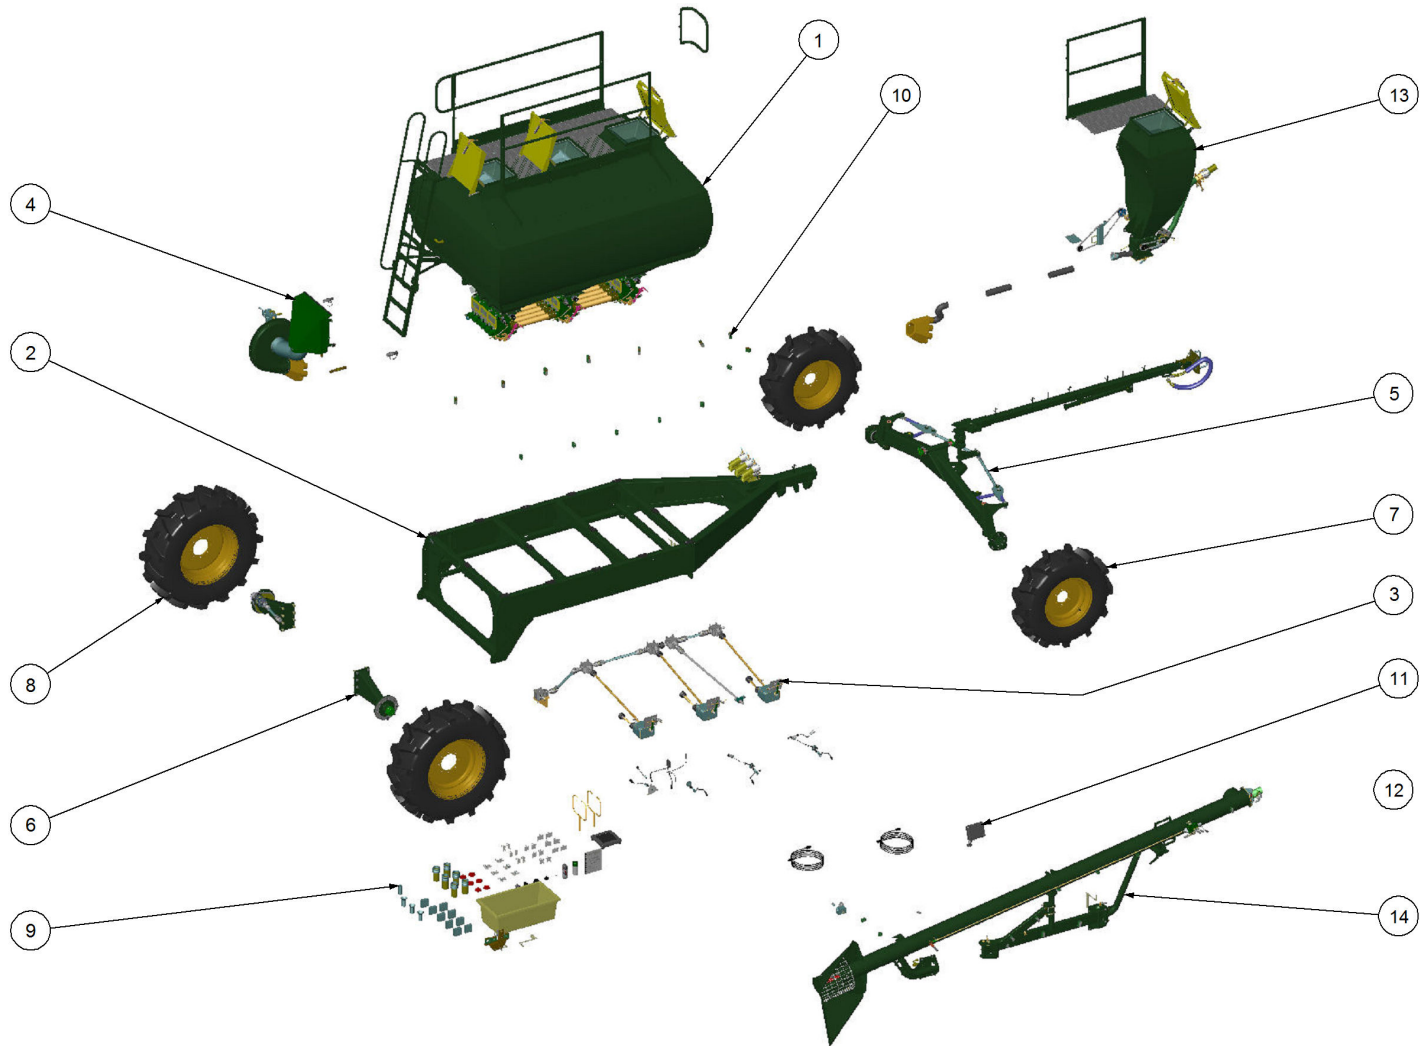

**Simplicity**  
A U S T R A L I A

# Parts Manual

**TQS - Trailing Quad Steerable Air Seeder**

**07000 TQS3**

**P/N 07000 TQS3 (S/N 0000)**

**7000 TQS 3 Bin Air Seeder**

<b>Key</b>	<b>Part Number</b>	<b>Description</b>	<b>Code</b>
1	200703000	Bin Assembly - 7000 3 Bin	(Std)
2	214603240	Chassis Kit - TQS 3 Bin - Xtra Steer	(Std)
3	290603000	Drive Kit - Ground Drive	(Std)
4	250000116	Blower Kit - Rexroth w/- Diverter Valve	(Std)
5	230603200	Axle Assy - 6000 3.0m Xtra Steer	(Std)
6	248600000	Axle Hub & Stub Kit - 3.5T (8 stud) x 3.0m	(Std)
7	248000001	Wheel Kit - 15.5/80 x 24 Tyre - 6 stud	(Std)
8	248000003	Wheel Kit - 18.4 x 30 - 8 stud	(Std)
9	291600004	Dispatch Kit - Ground Drive	(Std)
10	156590005	Stauff Clamp Kit	(Std)
11	290246500	Monitor & Harness Kit - Eagle 3 Bin	(Std)
12	196042516	Decal Kit - Airseeder Safety	(Std)
13	201400101	SSB Kit - 400L 1 Way Ground Drive	(Std)
14	265702000	Auger Kit 8" - RH	(Std)