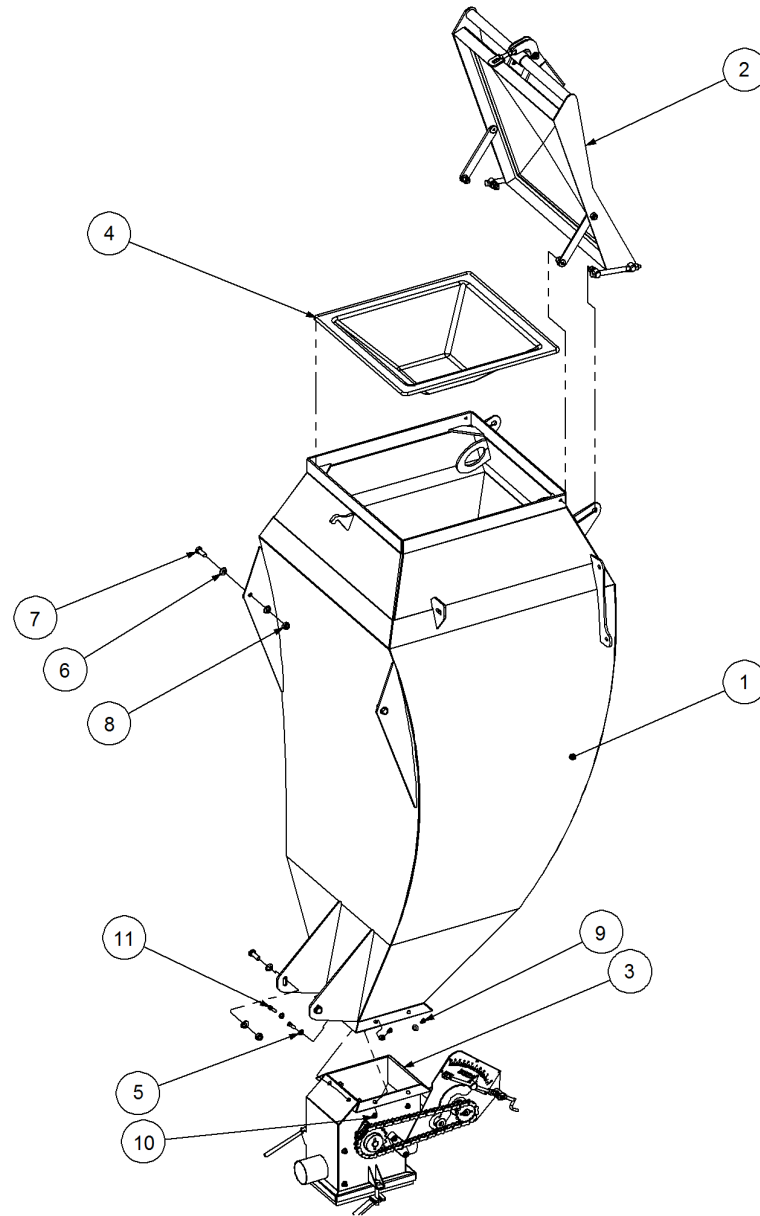

P/N 201400250 SSB Sub Assembly - 400L 1 Way Ground Drive

Key	Part Number	Description	Qty
1	201400001	Small Seeds Box - 400L	1
2	203150000	Lid Assy - Medium	1
3	208102000	Metering Unit SSB - 1 Way Ground Drive	1
4	203155001	Wire Basket	1
5	035106151	Flat Washer 1/4" ID	8
6	085110000	Flat Washer 10 ID	8
7	050100308	Bolt Hex Hd M10 x 30	4
8	080121000	Nut M10 Nyloc	4
9	010106012	Cap Screw 1/4" UNC x 1/2"	6
10	030110061	Nut 1/4" UNC	6
11	010106019	Cap Screw 1/4" UNC x 3/4"	2

Key	Part Number	Description	Qty