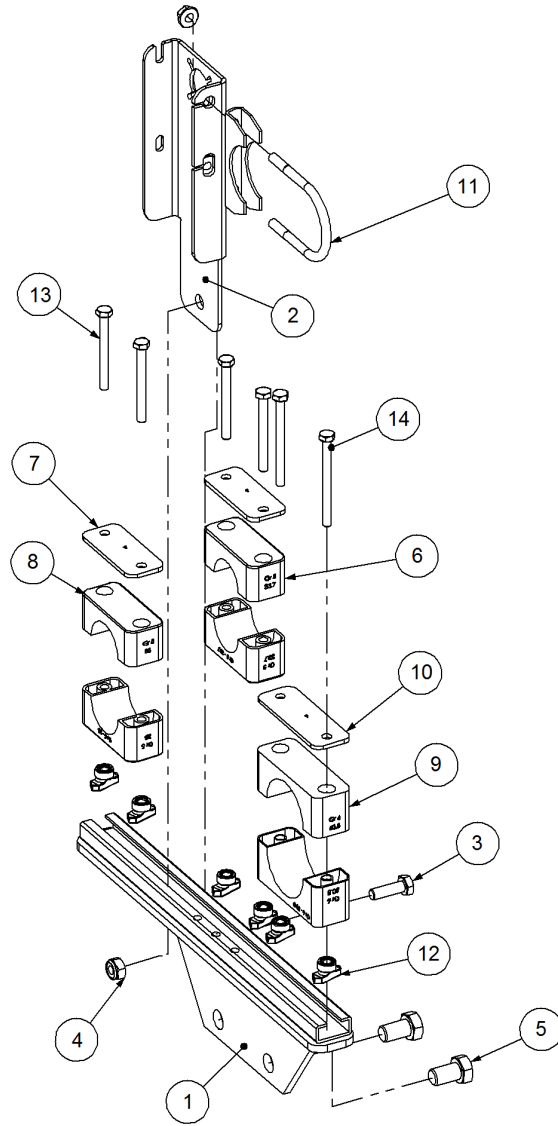

P/N 233260120 Hyd Hose & Electrical Connector Assy

P/N 233260120

Hyd Hose & Electrical Connector Assy

Key	Part Number	Description	Qty
1	233260121	Hyd Hose Bracket	1
2	233260123	Electrical Fitting Bracket	1
3	050080258	Bolt Hex Hd M8 x 25	1
4	080120800	Nut M8 Nyloc	1
5	050120208	Bolt Hex Hd M12 x 20	2
6	156145337	Clamp Pipe Single 33.7 Dia	1
7	156165000	Clamp Top Plate	2
8	156145380	Clamp Pipe Single 38 Dia	1
9	156146508	Clamp Pipe Single 50.8 Dia	1
10	156166000	Clamp Top Plate	1
11	103100045	Clamp Exhaust 1-3/4" Dia	1
12	156180006	Stauff Rail Nut M6	6
13	050060608	Bolt Hex Hd M6 x 60	4
14	050060708	Bolt Hex Hd M6 x 70	2

Key	Part Number	Description	Qty