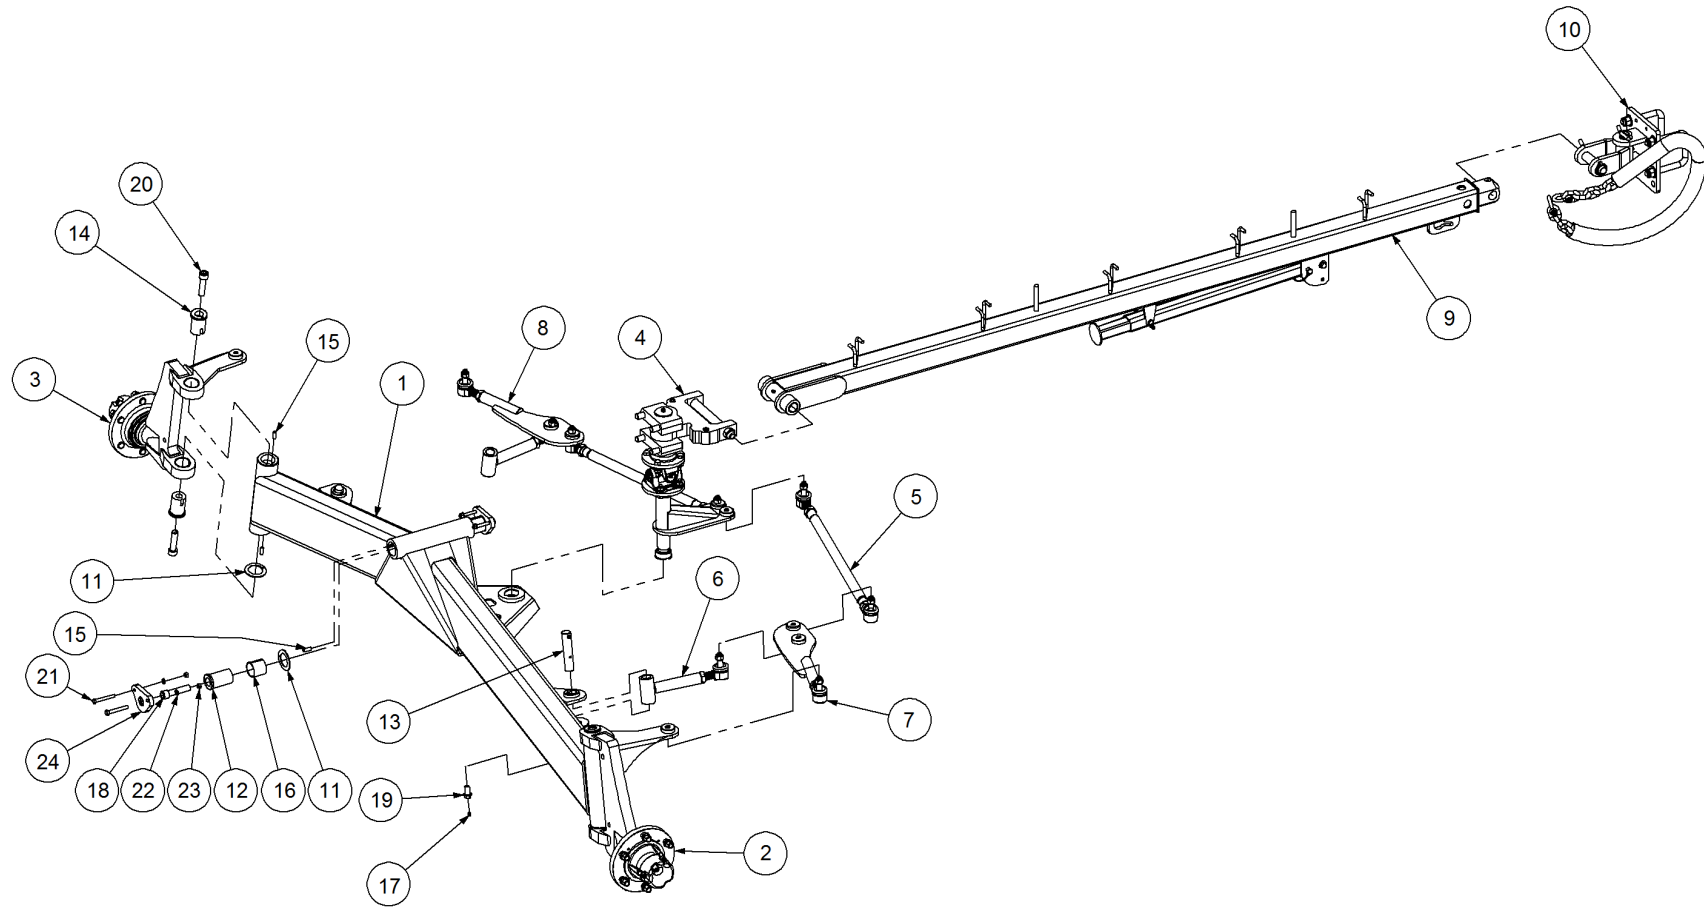

P/N 230603200 Axle Assy - 6000 3.0m Xtra Steer

Key	Part Number	Description	Qty
1	230603201	Rock Axle - Xtra Steer	1
2	230603010	Stub Axle Assy - 6000 RH	1
3	230603020	Stub Axle Assy- 6000 LH	1
4	230605115	Steering Yoke Assy - Xtra Steer	1
5	230603123	Tie Rod Assy - Xtra Steer	2
6	230606015	Secondary Lever Assy	2
7	230606016	Link Assy - RH	1
8	230606022	Link Assy - LH	1
9	235600110	Pull Assy	1
10	233260100	Universal Hitch Assy w/- U Bolts	1
11	138132093	Thrust Washer 2" ID x 0.093"	3
12	230603007	Pivot Pin - Rock Axle	2
13	491700200	Pin Assy	2
14	230603004	Pivot Pin - Stub Axle	4
15	090210030	Dowel Pin 10 Dia x 30	6
16	137131031	Bush Teflon 50 ID x 50 Lg	2
17	111506000	Grease Nipple 1/4" - Straight	2
18	061120090	Cap Screw M20 x 90	2
19	491700206	Bolt M16 x 30 Durluk - Greasable	2
20	061120080	Cap Screw M20 x 80	4
21	050100808	Bolt Hex Hd M10 x 80	4
22	086110000	Spring Washer 10 ID	4
23	080111000	Nut Metric Crs ZP Hex M10	4
24	230603017	Safety Cap - Axle Pivot	2

Key	Part Number	Description	Qty