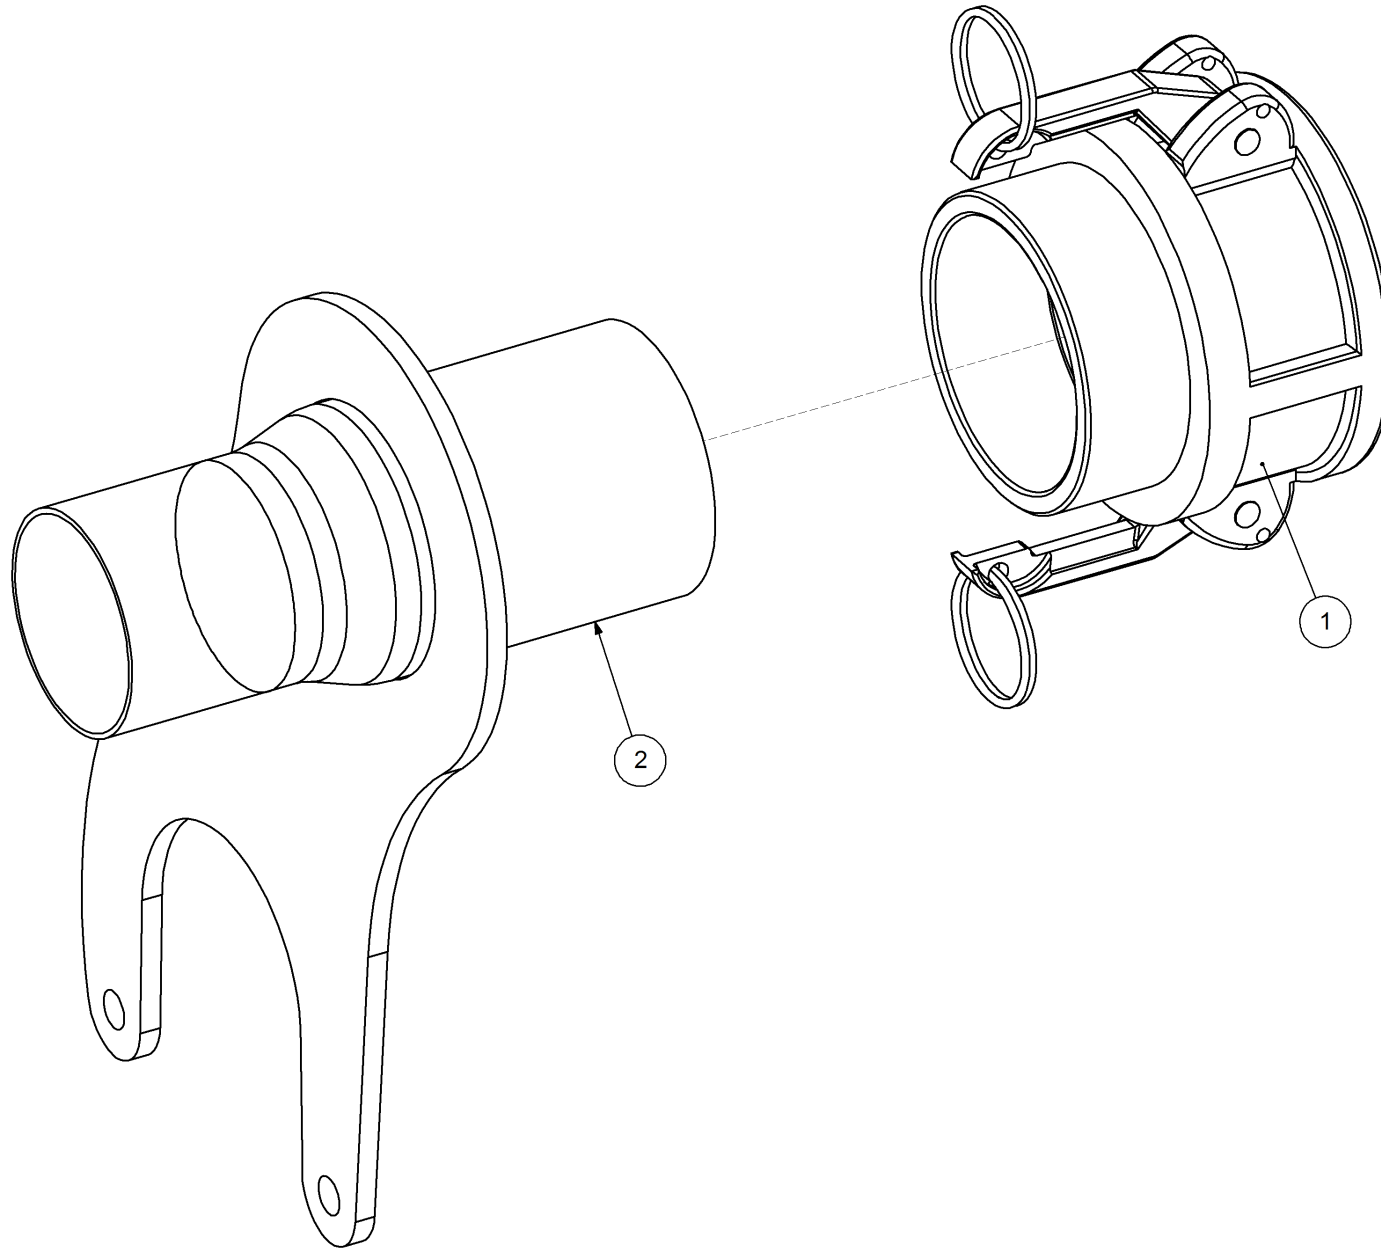

P/N 214602051

Breakaway & Coupling Assembly

Key	Part Number	Description	Qty
1	108000176	Coupling - 3" Female	1
2	214602052	Camloc Breakaway - SSB	1

Key	Part Number	Description	Qty