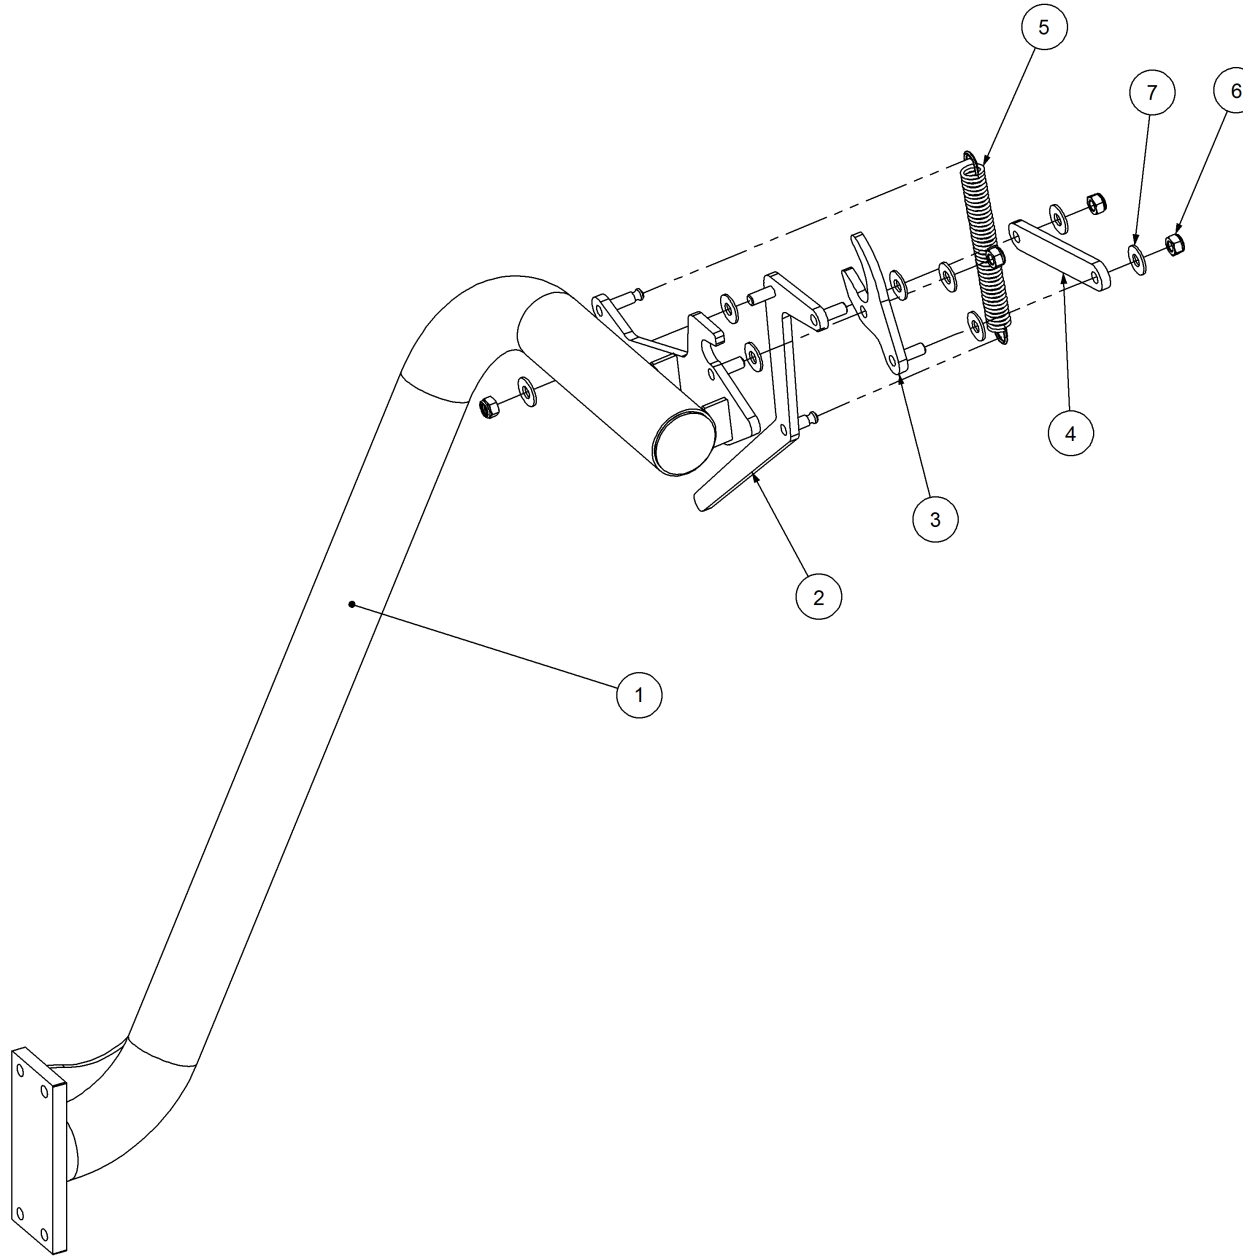

P/N 260602266 Front Mount Arm - RH

P/N 260602266

Front Mount Arm - RH

Key	Part Number	Description	Qty
1	260602265	Front Mount - RH	1
2	260602005	Latch Handle	1
3	260602006	Front Mount Grab	1
4	260902013	Link Plate	1
5	124225175	Spring - Tension	1
6	080121200	Nut M12 Nyloc	4
7	035113250	Flat Washer 1/2" ID	8

Key	Part Number	Description	Qty