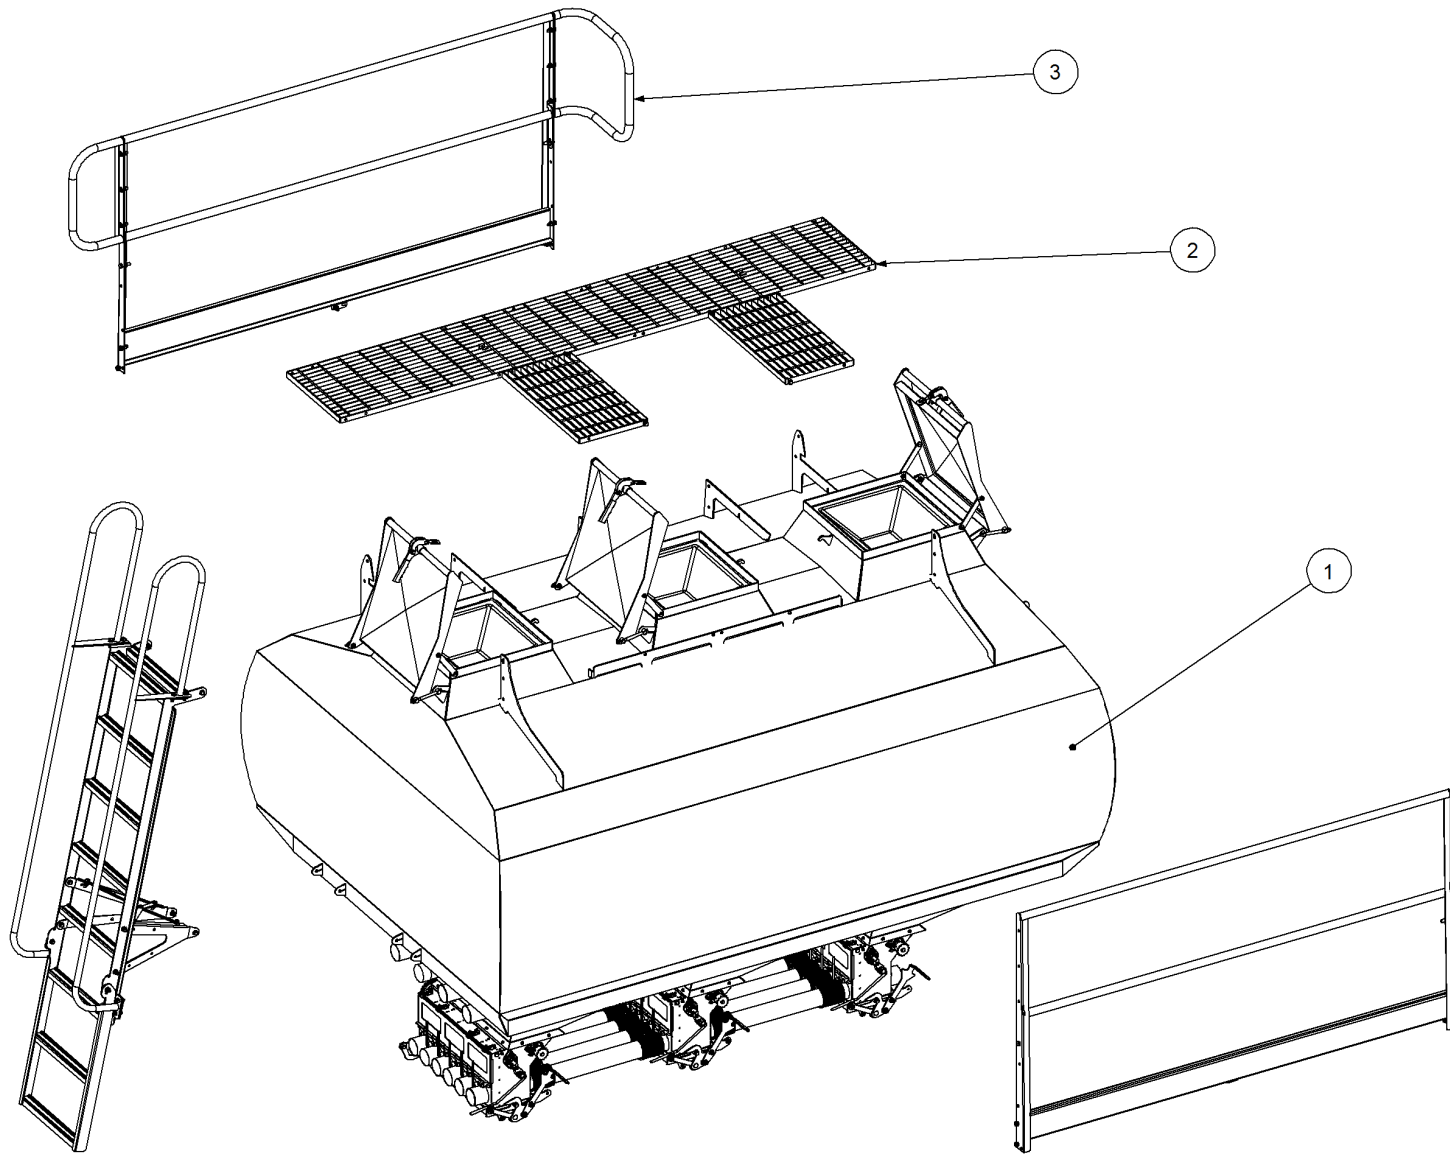

P/N 200703000 Bin Assembly - 7000 3 Bin

P/N 200703000

Bin Assembly - 7000 3 Bin

Key	Part Number	Description	Qty
1	200703250	Bin Sub Assembly - 7000 3 Bin	1
2	200703215	Walkway Kit - 7000 3 Bin	1
3	200703210	Handrail Kit - 7000 3 Bin	1

Key	Part Number	Description	Qty