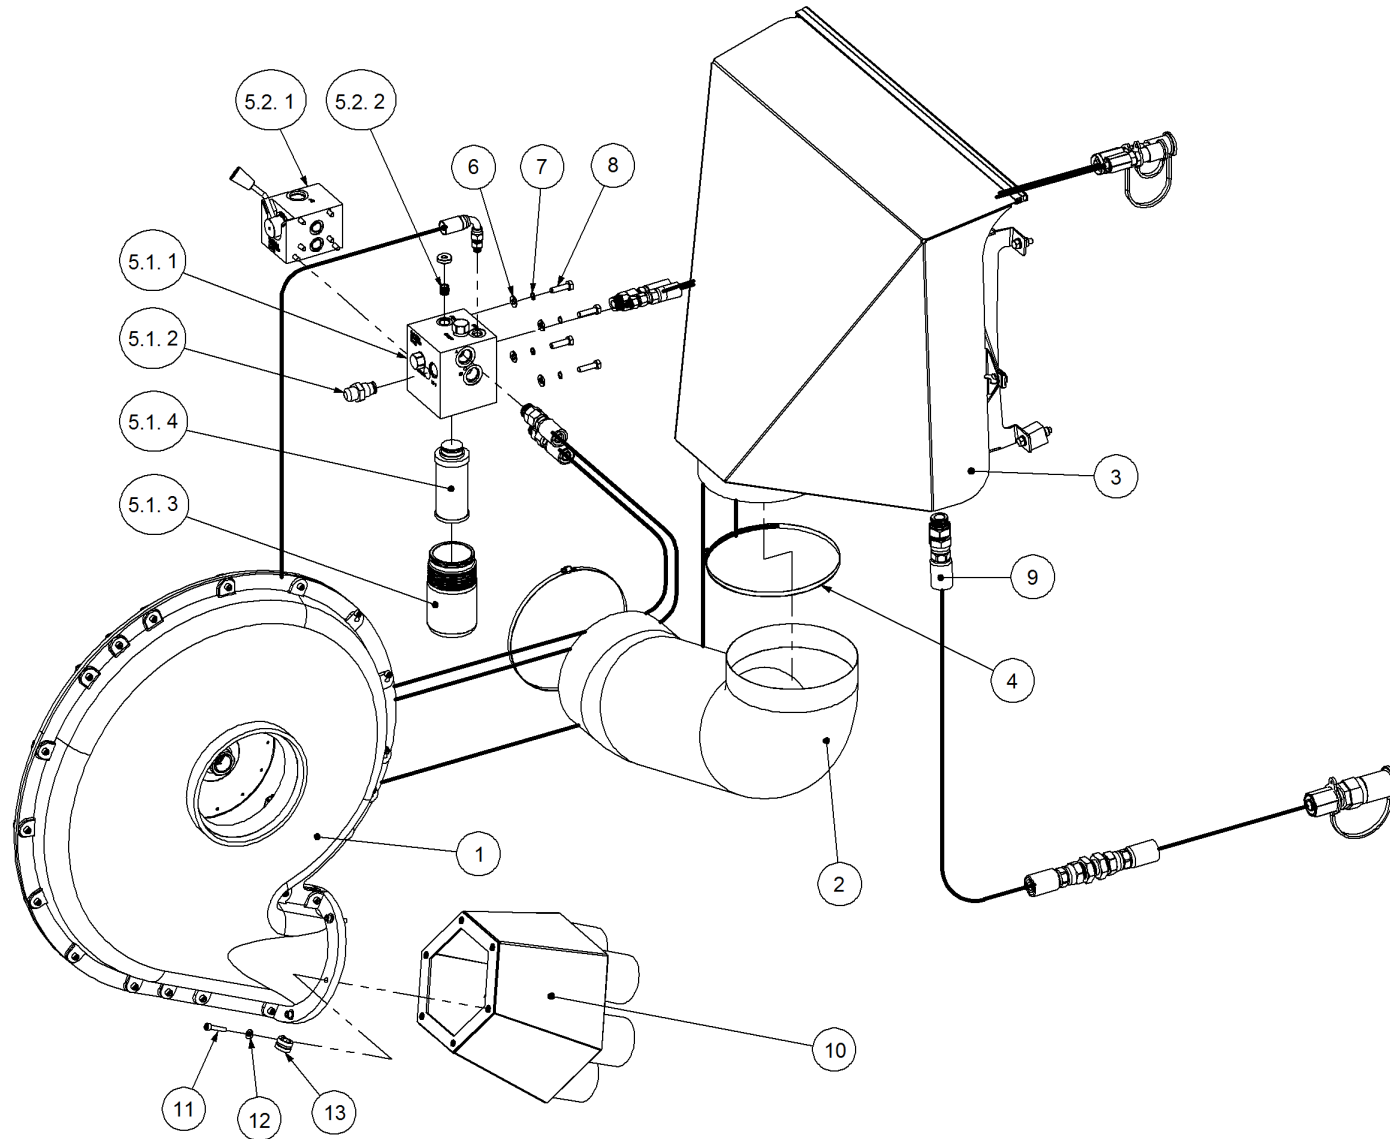

P/N 250000116 Blower Kit - Rexroth w/- Diverter Valve

Key	Part Number	Description	Qty
1	251902000	Blower - Rexroth	1
2	205001000	Hose - 8" Nyladuct	1
3	205450010	Cooler Assy	1
4	101178229	Hose Clamp - 178 - 229	2
5	254000006	Anti Cavity Manifold & Diverter Valve	1
5.1	254000002	Anti Cavity Manifold	1
5.1.1	161000003	Anti Cavity Manifold	1
5.1.2	161000005	HI-VT Indicator	1
5.1.3	254000001	Filter Bowl	1
5.1.4	159424400	Filter Element	1
5.2	254000003	Diverter Valve	1
5.2.1	161000004	Diverter Valve 6 Bolt Version	1
5.2.2	013451313	Fitting - Plug 1/4" BspM	1
6	085108000	Flat Washer 8 ID	4
7	086108000	Spring Washer 8 ID	4
8	050080308	Bolt Hex Hd M8 x 30	4
9	150000042	Hydraulic Hose & Fittings Kit	1
10	259602000	Blower Outlet - 6 Outlet	1
11	010106032	Cap Screw 1/4" UNC x 1-1/4"	6
12	035106151	Flat Washer 1/4" ID	6
13	115001351	Cable Clamp 18mm	1

Key	Part Number	Description	Qty