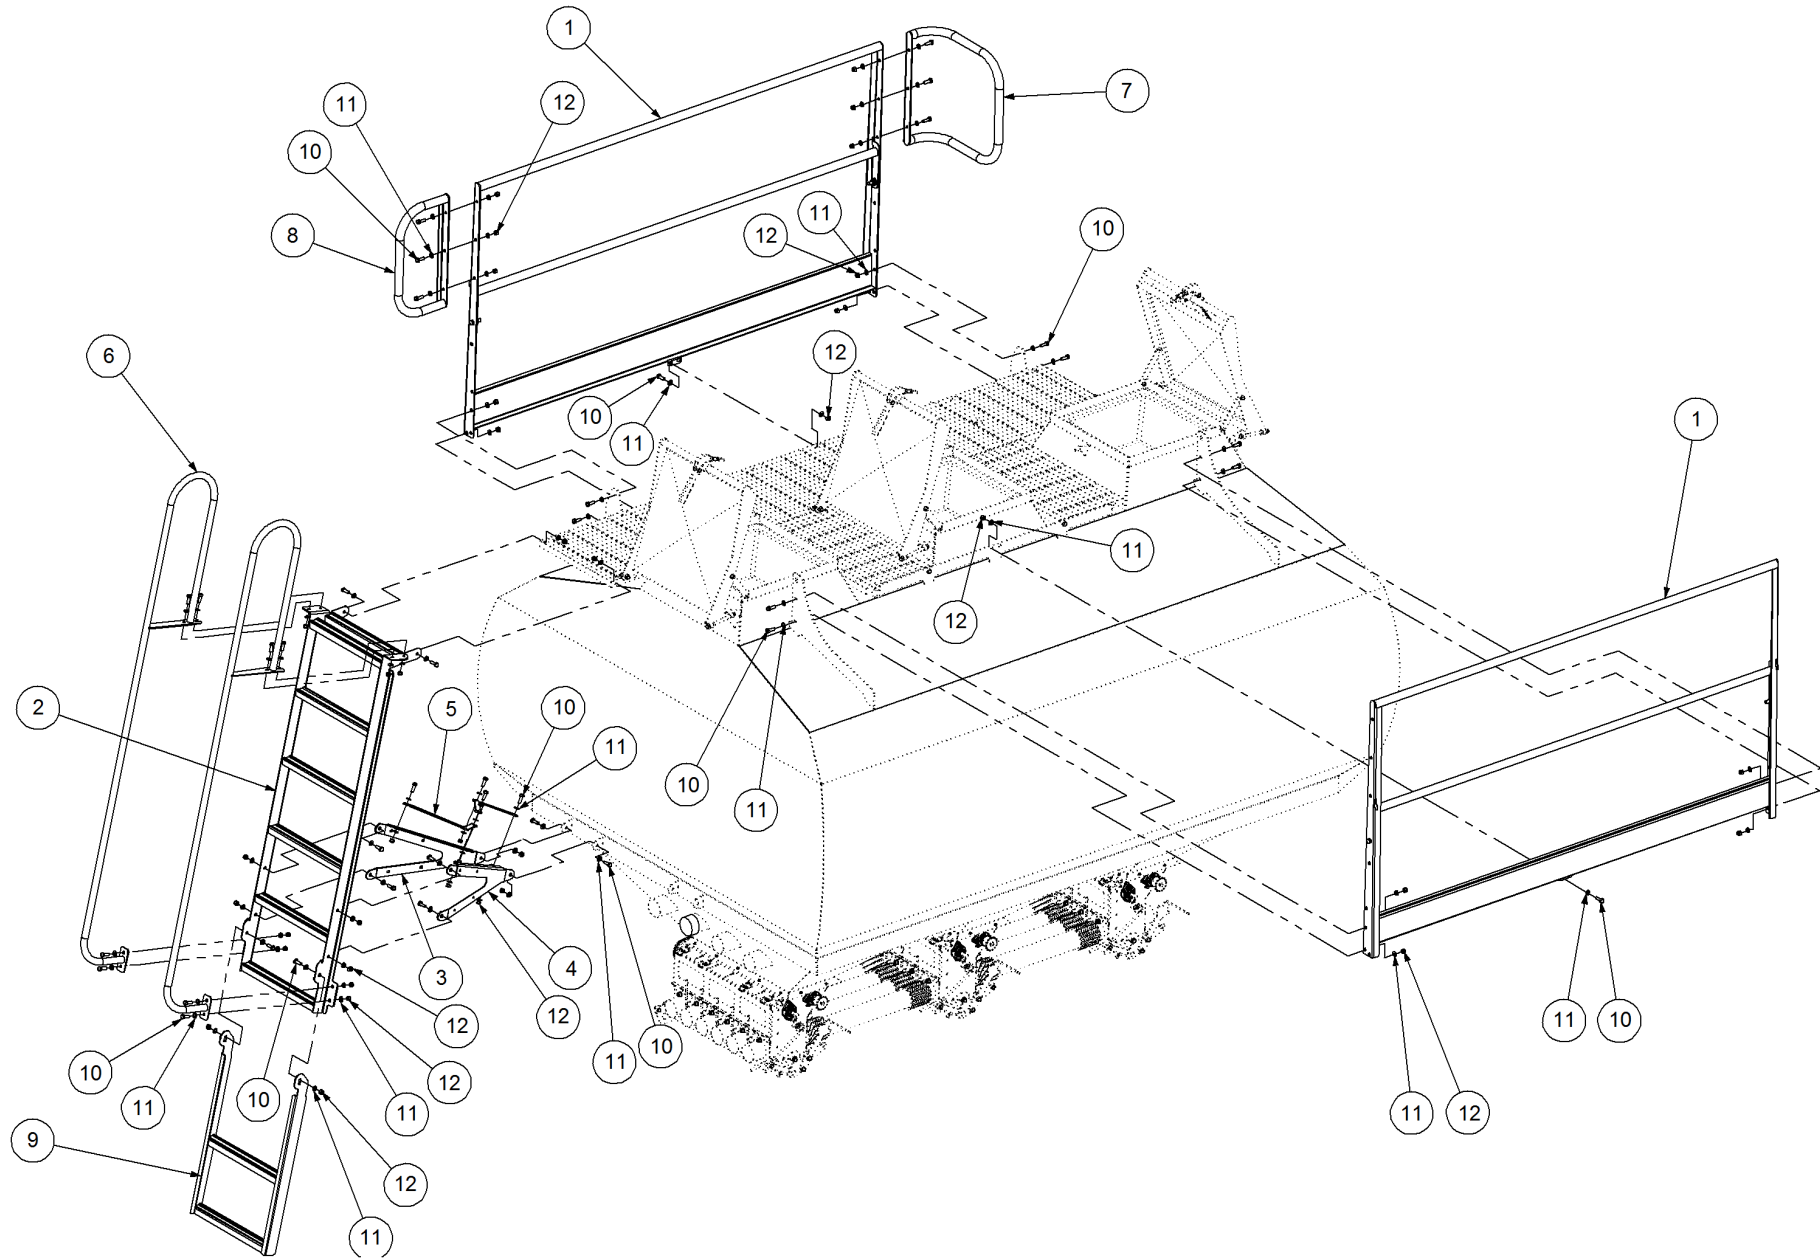

P/N 200703210 Handrail Kit - 7000 3 Bin

Key	Part Number	Description	Qty
1	206602081	Handrail Assy	2
2	202600001	Ladder	1
3	202702002	Ladder Stay - LH	1
4	202702001	Ladder Stay - RH	1
5	202600006	Ladder Cross Stay	2
6	202602005	Ladder Handrail - LH	2
7	206602052	Handrail End - Return	1
8	206602053	Handrail End - Straight	1
9	202900001	Ladder Extension - 2 Step	1
10	050100308	Bolt Hex Hd M10 x 30	39
11	085110000	Flat Washer 10 ID	78
12	080121000	Nut M10 Nyloc	39

Key	Part Number	Description	Qty