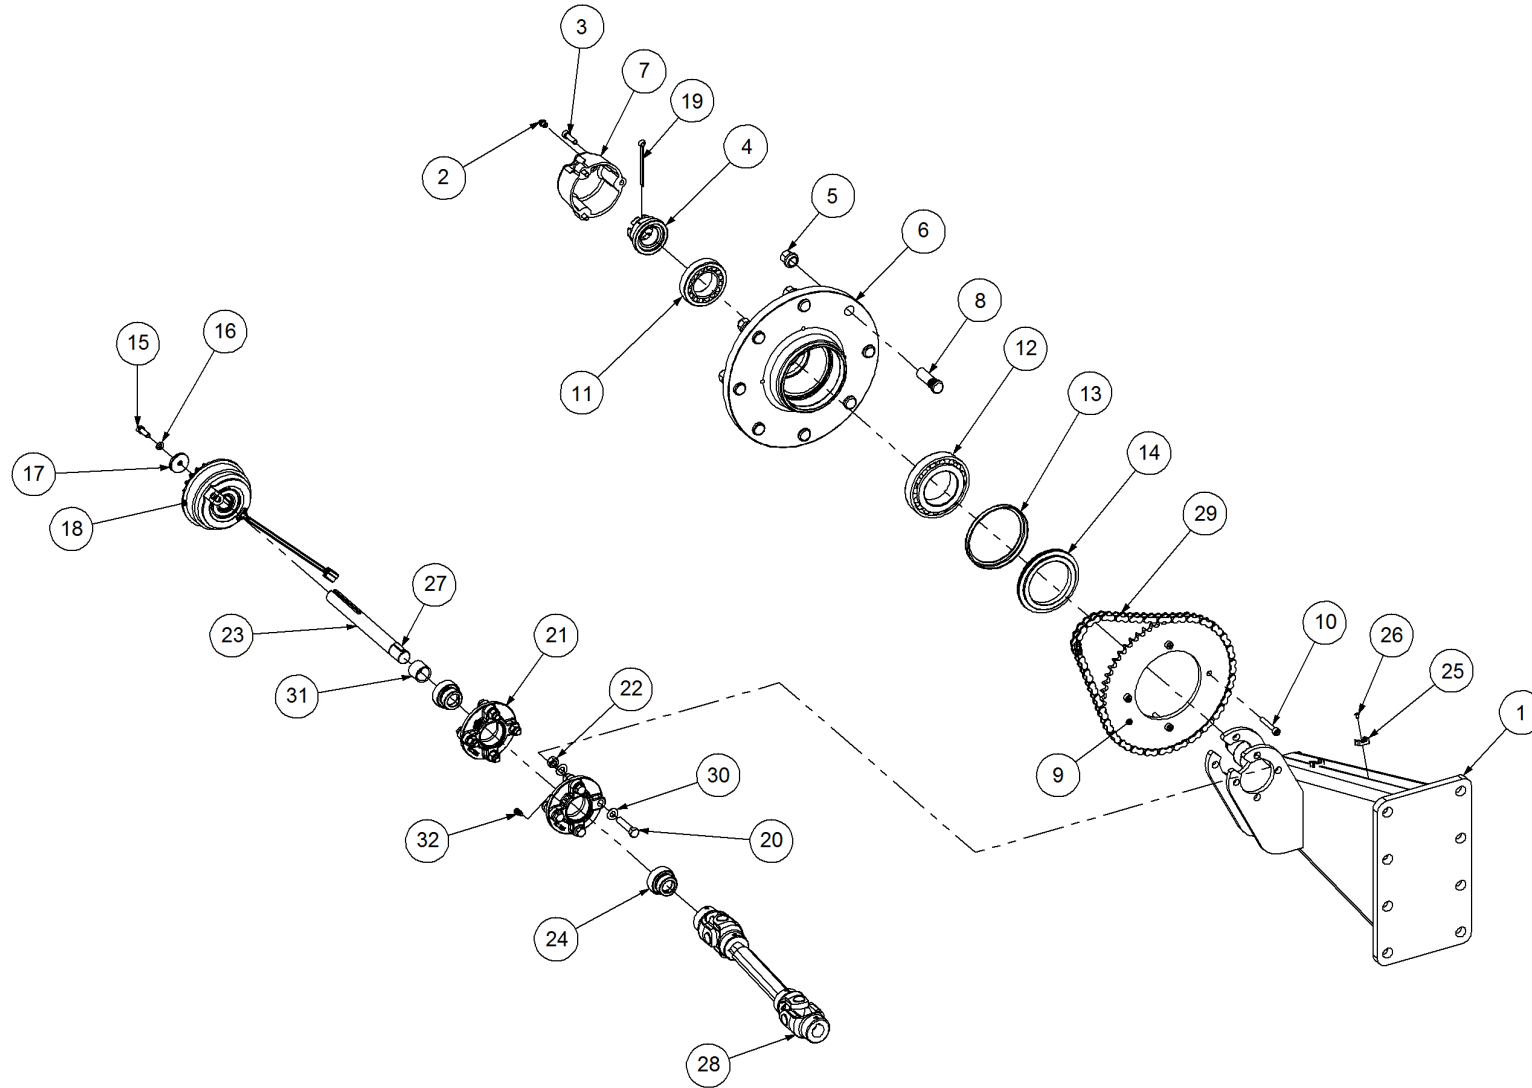

Key	Part Number	Description	Qty
-----	-------------	-------------	-----

**P/N 242600000 Axle Hub & Stub - Drive - 3.5T (8 stud) x 3.0m**

Key	Part Number	Description	Qty
1	242600001	Axle - Drive	1
2	111103000	Grease Nipple 1/8" BSP	1
3	060108030	Cap Screw M8 x 30	3
4	249092002	Axle Nut 1-1/2"	1
5	080161801	Wheel Nut M18	8
6	139075006	Hub - 8 stud	1
7	139075007	Grease Cap	1
8	056180600	Wheel Stud M18	8
9	249150542	Sprocket Plate 5/8" BS x 60T	1
10	060108050	Cap Screw M8 x 50	4
11	135030210	Bearing Tapered Roller 50 ID	1
12	135030214	Bearing Tapered Roller 70 ID	1
13	139075009	Wear Ring	1
14	139075008	Seal 3-1/2" ID	1
15	000080255	Bolt Hex Hd 5/16" UNC x 1"	1
16	036108000	Spring Washer 5/16" ID	1
17	290000002	Retainer Washer	1
18	115005314	Electric Clutch w/- 18T Sprocket	1
19	092206080	Split Pin 6.3 Dia x 80	1
20	000110505	Bolt Hex Hd 7/16" x 2" UNC	8
21	136220500	Bearing Housing - 4 Bolt	2
22	030130111	Nut 7/16" UNC Nyloc	8
23	290000003	Clutch Shaft	1
24	135520525	Bearing - 1" ID	2
25	115001512	Cable Clamp	2
26	094105000	Pop Rivet 3/16" Steel	2
27	182070830	Key 7 x 8 x 30 Lg	1
28	131210490	Drive Shaft & Universal	1
29	249063000	Chain 5/8" Simplex O'ring	1
30	035111220	Flat Washer 7/16" ID	16
31	240000000	Bush	1
32	111206450	Grease Nipple 1/4" UNF - 45°	2