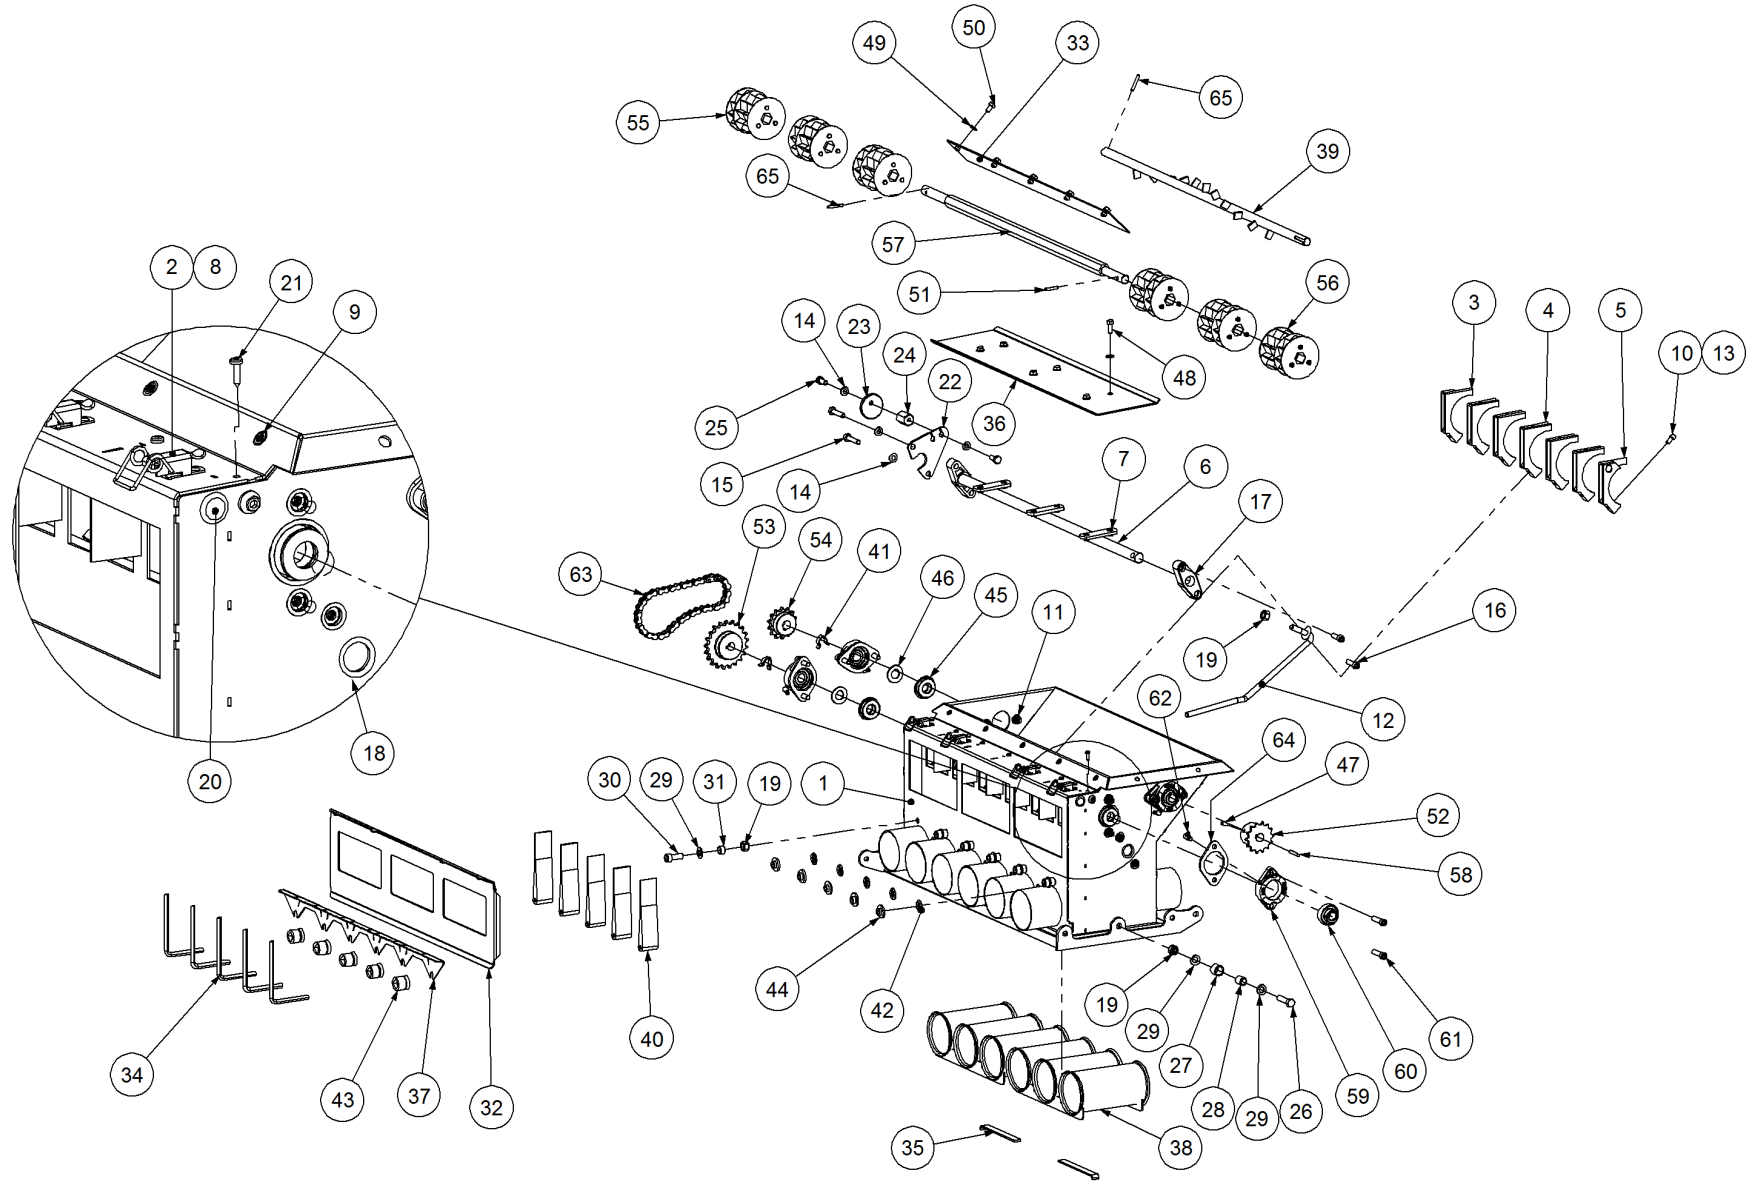

Key	Part Number	Description	Qty	Key	Part Number	Description	Qty
1	208600002	Metering Unit Body - 6 Way	1	38	208600063	Flow Thru Tube	2
2	193020504	Over Centre Clamp	4	39	208600081	Agitator Shaft - 6 Way	1
3	208400128	Spool Divider - LH	1	40	193008851	Vane - Metering Unit	5
4	208400126	Spool Divider	5	41	193003765	Retainer Clip - Sprocket	2
5	208400127	Spool Divider - RH	1	42	193001761	Retainer Clip	5
6	208600054	Cleanout Door Shaft Assy - 6 Way	1	43	208400125	Seal Assy	5
7	030170061	Nut 1/4" UNC Huck	6	44	137308858	Bush 8mm	5
8	094303000	Pop Rivet 1/8" S/Steel	8	45	197161687	Seal 5/8" ID	4
9	030170061	Nut 1/4" UNC Huck	12	46	035316320	Flat Washer 5/8" ID S/Steel	4
10	010106012	Cap Screw 1/4" UNC x 1/2"	9	47	013110613	Grub Screw 1/4" UNC x 1/2"	1
11	030170081	Nut 5/16" UNC Huck	12	48	000060195	Bolt Hex Hd 1/4" UNC x 3/4"	6
12	208400051	Cleanout Door Handle	1	49	035106151	Flat Washer 1/4" ID	13
13	030130061	Nut 1/4" UNC Nyloc	2	50	000060135	Bolt Hex Hd 1/4" UNC x 1/2"	5
14	035108161	Flat Washer 5/16" ID	4	51	090105025	Roll Pin 3/16" x 1"	1
15	000080385	Bolt Hex Hd 5/16" UNC x 1-1/2"	2	52	290000032	Sprocket (Plastic) 1/2" BS x 14T - 5/8" ID	1
16	010208025	Cap Screw 5/16" BSW x 1"	2	53	126132106	Sprocket (Plastic) 1/2" BS x 21T - 5/8" ID	1
17	137308846	Bush	2	54	126131405	Sprocket (Plastic) 1/2" BS x 14T - 5/8" ID	1
18	197192535	O'Ring 3/4" ID x 1" OD x 0.139"	2	55	208400093	Spool Assembly - RH	3
19	030130101	Nut 3/8" UNC Nyloc	9	56	208400092	Spool Assembly - LH	3
20	197000127	Blank Off Plug	2	57	208600065	Spool Shaft - 6 Way	1
21	009408000	Screw 8g x 5/8"	7	58	182047430	Key 4.75 x 4.75 x 30mm	1
22	208400062	Chain Tensioner Bracket	1	59	136520300	Bearing Housing	4
23	208400061	Chain Tensioner Block	1	60	135320210	Bearing - 5/8" ID	4
24	208400064	Chain Tensioner Spacer	1	61	010208032	Cap Screw 5/16" BSW x 1-1/4"	8
25	000080195	Bolt Hex Hd 5/16" UNC x 3/4"	2	62	111206675	Grease Nipple 1/4" UNF - 67.5°	4
26	000100385	Bolt Hex Hd 3/8" UNC x 1-1/2"	2	63	125140211	Chain Assy 1/2" AS (35 L + CL)	1
27	208400077	Latch Bearing	2	64	197001626	Gasket (Small) - Bearing	4
28	208400089	Latch Bearing Spacer	2	65	090105032	Roll Pin 3/16" x 1-1/4"	2
29	035110191	Flat Washer 3/8" ID	10				
30	010110025	Cap Screw 3/8" UNC x 1"	6				
31	208400076	Indent Plate Spacer - 4 Way	6				
32	208600110	Inspection Window & Seal	1				
33	208600120	Spool Cover Plate	1				
34	208400101	Vane Handle	5				
35	208400073	Clip - Flow Through Tube	2				
36	208600047	Cleanout Door - 6 Way	1				
37	208600064	Indent Plate - Vane Lever - 6 Way	1