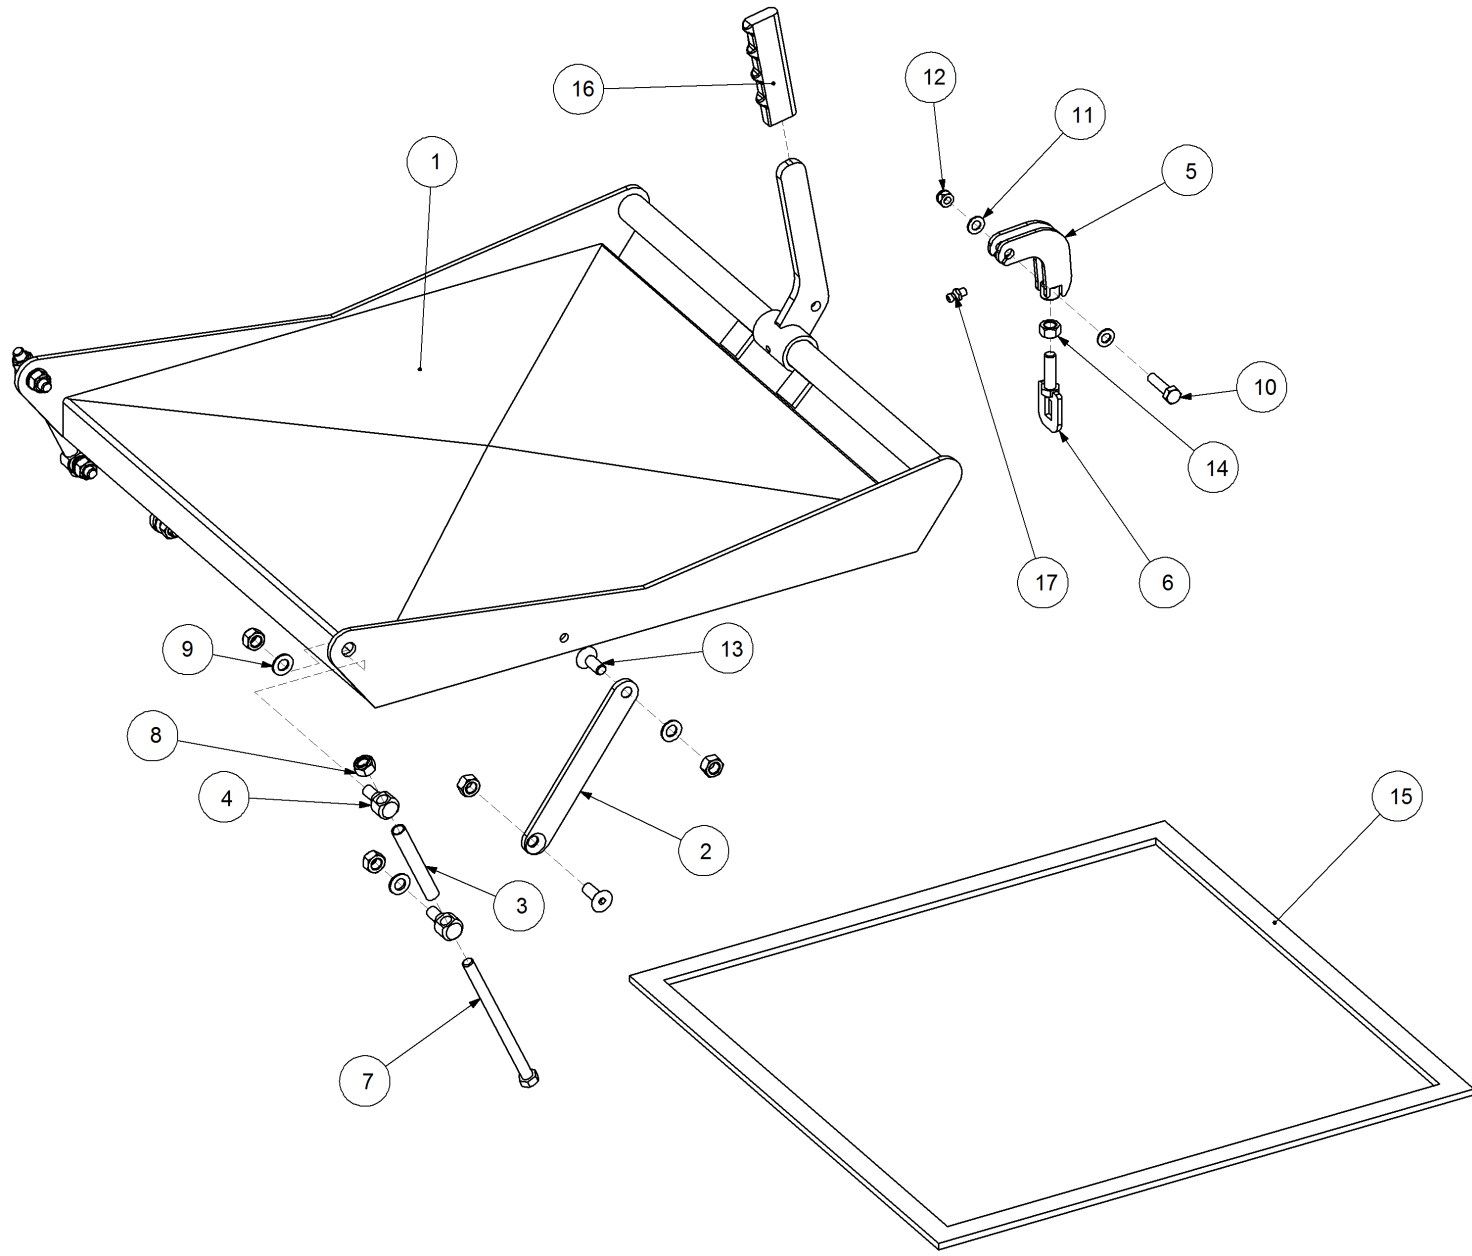

P/N 203150000 Lid Assy - Medium

P/N 203150000 Lid Assy - Medium

Key	Part Number	Description	Qty
1	203150001	Lid - Medium	1
2	203154006	Lid Tilt Hinge	2
3	203154004	Lid Hinge Spacer	2
4	203154005	Lid Hinge Swivel	4
5	203154001	Lid Latch Toggle	1
6	203153001	Lid Latch Loop	1
7	000101395	Bolt Hex Hd 3/8" UNC x 5-1/2"	2
8	030130101	Nut 3/8" UNC Nyloc	6
9	035110191	Flat Washer 3/8" ID	8
10	000080325	Bolt Hex Hd 5/16" UNC x 1-1/4"	1
11	035108161	Flat Washer 5/16" ID	2
12	030130081	Nut 5/16" UNC Nyloc	1
13	012110025	Cap Screw Csk Hd 3/8" UNC x 1"	4
14	030110101	Nut 3/8" UNC	5
15	197525265	Lid Seal - Medium	1
16	197020115	Lid Handle Grip	1
17	111206000	Grease Nipple 1/4" UNF	1

Key	Part Number	Description	Qty