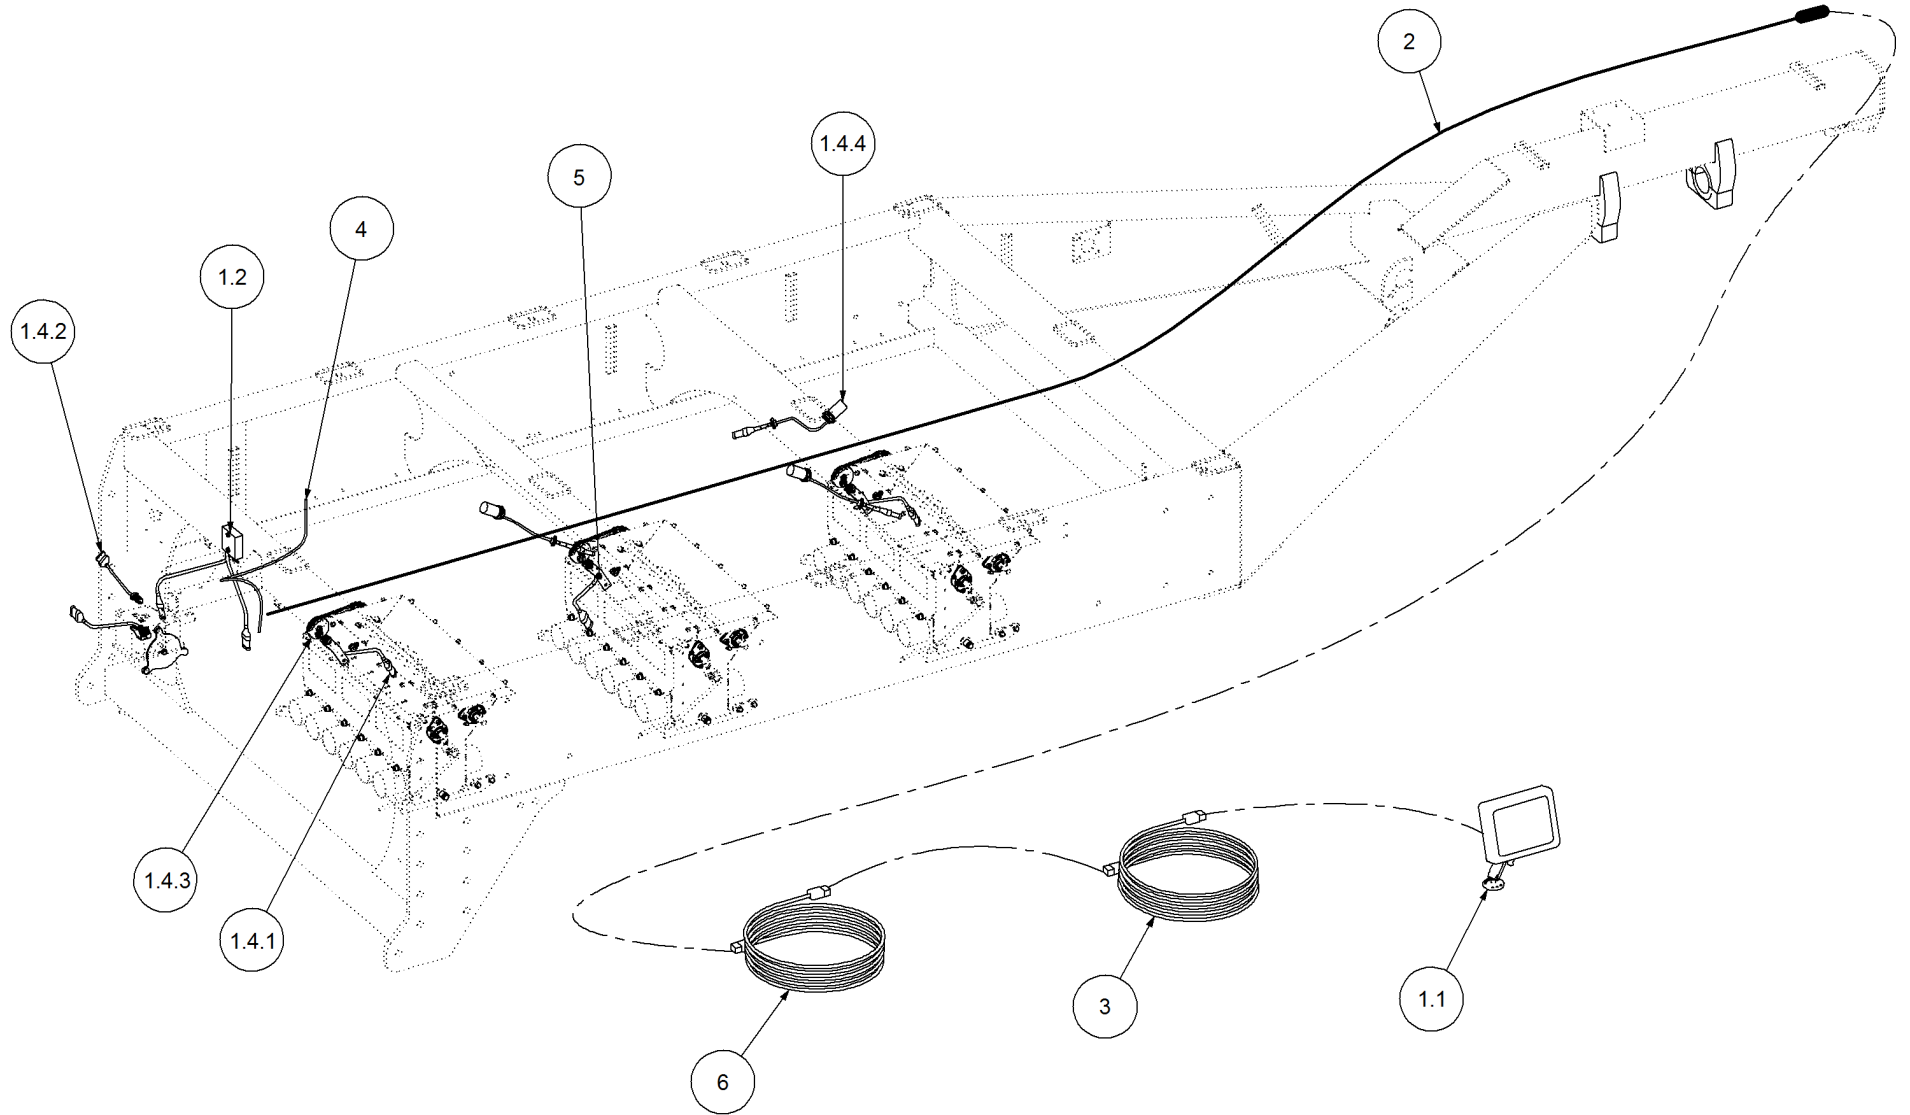

P/N 290246500

Monitor & Harness Kit - Eagle 3 Bin

Key	Part Number	Description	Qty
1	116246500	Monitor - Eagle 3 Bin	1
1.1	116701755	Console - Eagle	1
1.2	116900267	Sensor Kit - Fan Pressure	1
1.3	116700600	Operator's Manual - Eagle Monitor	1
1.4	116400494	Sensor Kit - Eagle 3 Bin	1
1.4.1	116901200	Sensor - Speed	4
1.4.2	116900755	Sensor - Fan	1
1.4.3	116900442	Encoder - 8 Magnet	3
1.4.4	116900667	Sensor Kit - Bin Level	3
2	116700453	Harness - 4 Bin	1
3	116701780	Harness - Tractor	1
4	109600006	Air Line	1
5	290000104	Sensor Mount Kit - 3 Bin	1
6	116701124	Harness - 13.0 m Extension	1

Key	Part Number	Description	Qty