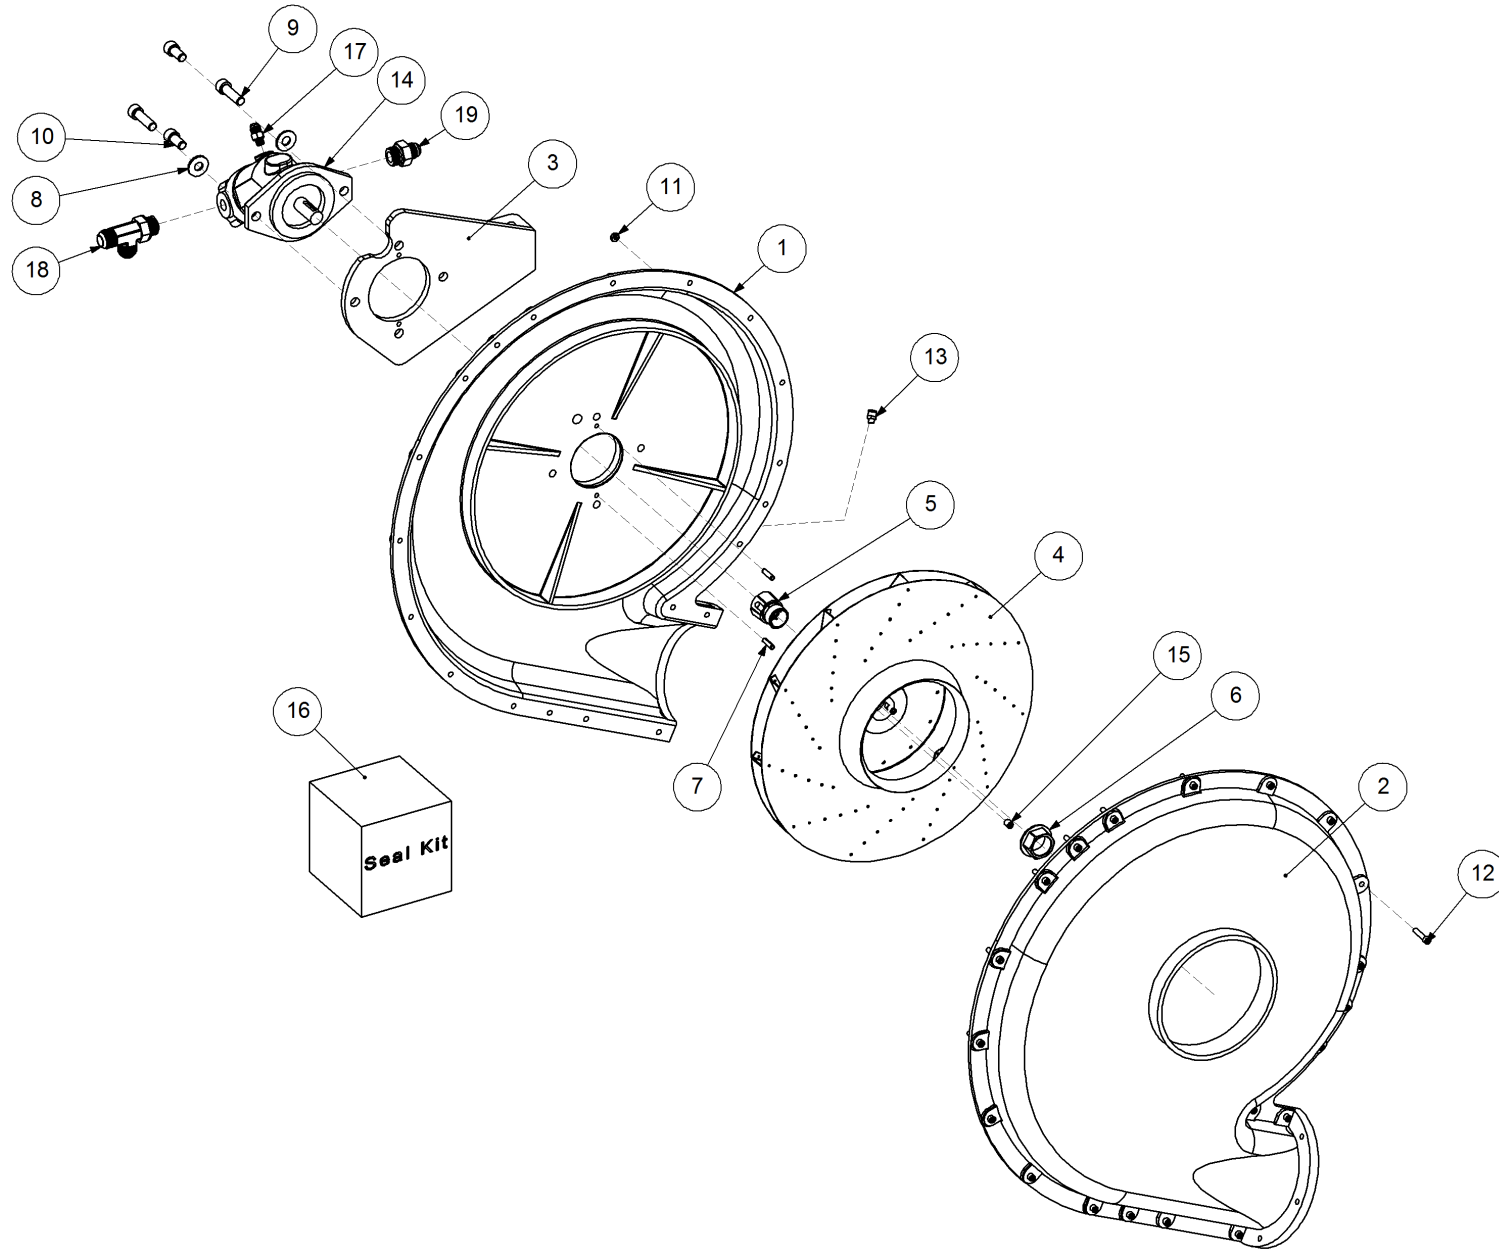

P/N 251902000 Blower - Rexroth

Key	Part Number	Description	Qty
1	259000006	Blower Housing - Drive Side	1
2	259000003	Blower Housing - Intake Side	1
3	259000021	Blower Mount	1
4	259000010	Blower Impeller	1
5	259000032	Blower Taper Bush - 20mm	1
6	259000030	Blower Taper Bush Nut	1
7	090106025	Roll Pin 1/4" x 1"	2
8	035113250	Flat Washer 1/2" ID	2
9	010113045	Cap Screw 1/2" UNC x 1-3/4"	2
10	010113025	Cap Screw 1/2" UNC x 1"	2
11	030130061	Nut 1/4" UNC Nyloc	20
12	010106032	Cap Screw 1/4" UNC x 1-1/4"	20
13	110110618	Fitting - Connector 1/8" BspM x 6mm Hose	1
14	259000052	Hydraulic Motor - Rexroth	1
15	013121012	Grub Screw 3/8" UNC x 1/2" (Oval)	2
16	158823508	Seal Kit suits Rexroth	1
17	1526F5OX-S	Fitting - Connector 9/16" JicM x 9/16" UnoM	1
18	15212R5OX-S	Fitting - Tee 1-1/16" JicM x 1-1/16" JicM x 1-1/16" UnoM	1
19	15210-12F5OX-S	Fitting - Connector 7/8" JicM x 1-1/16" UnoM	1

Key	Part Number	Description	Qty