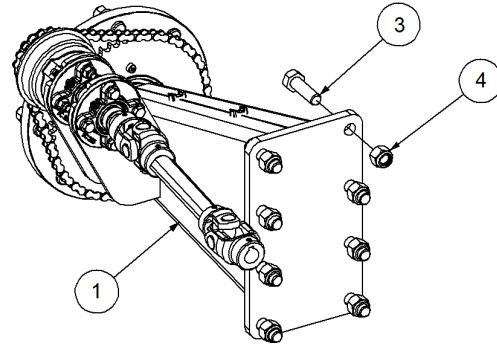

P/N 248600000

Axle Hub & Stub Kit - 3.5T (8 stud) x 3.0m

Key	Part Number	Description	Qty
1	242600000	Axle Hub & Stub - Drive - 3.5T (8 stud) x 3.0m	1
2	243600000	Axle Hub & Stub - Lazy - 3.5T (8 stud) x 3.0m	1
3	000190638	Bolt Hex Hd 3/4" UNC x 2-1/2"	16
4	030130191	Nut 3/4" UNC Nyloc	16

Key	Part Number	Description	Qty