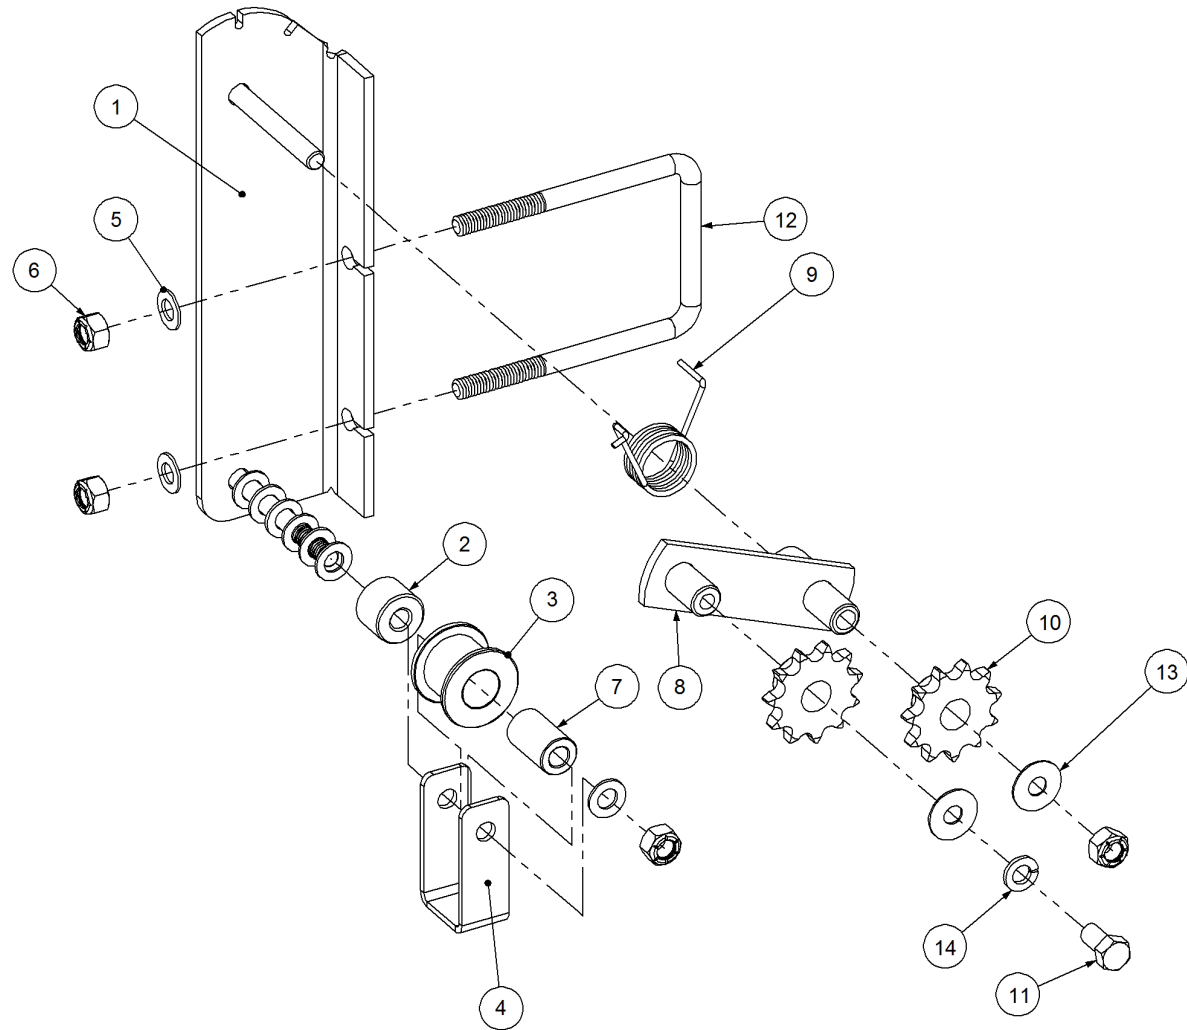

# P/N 29000021 Tensioner Assembly - SSB

P/N 290000021

Tensioner Assembly - SSB

Key	Part Number	Description	Qty
1	290000022	Tensioner Bracket	1
2	290302077	Spacer	1
3	290000024	Chain Idler	1
4	290000023	Chain Guide	1
5	035110191	Flat Washer 3/8" ID	9
6	030130101	Nut 3/8" UNC Nyloc	4
7	290000025	Spacer	1
8	290000026	Tensioner Arm	1
9	124325081	Spring - Torsion 1" ID - LH	1
10	126131100	Sprocket (Steel) 1/2" BS x 11T - 16 ID	2
11	000100205	Bolt Hex Hd 3/8" UNC x 3/4"	1
12	020075075	U Bolt 3/8" X 3" X 3" UNC Zp	1
13	035110251	Flat Washer 3/8" ID	2
14	036110000	Spring Washer 3/8" ID	1