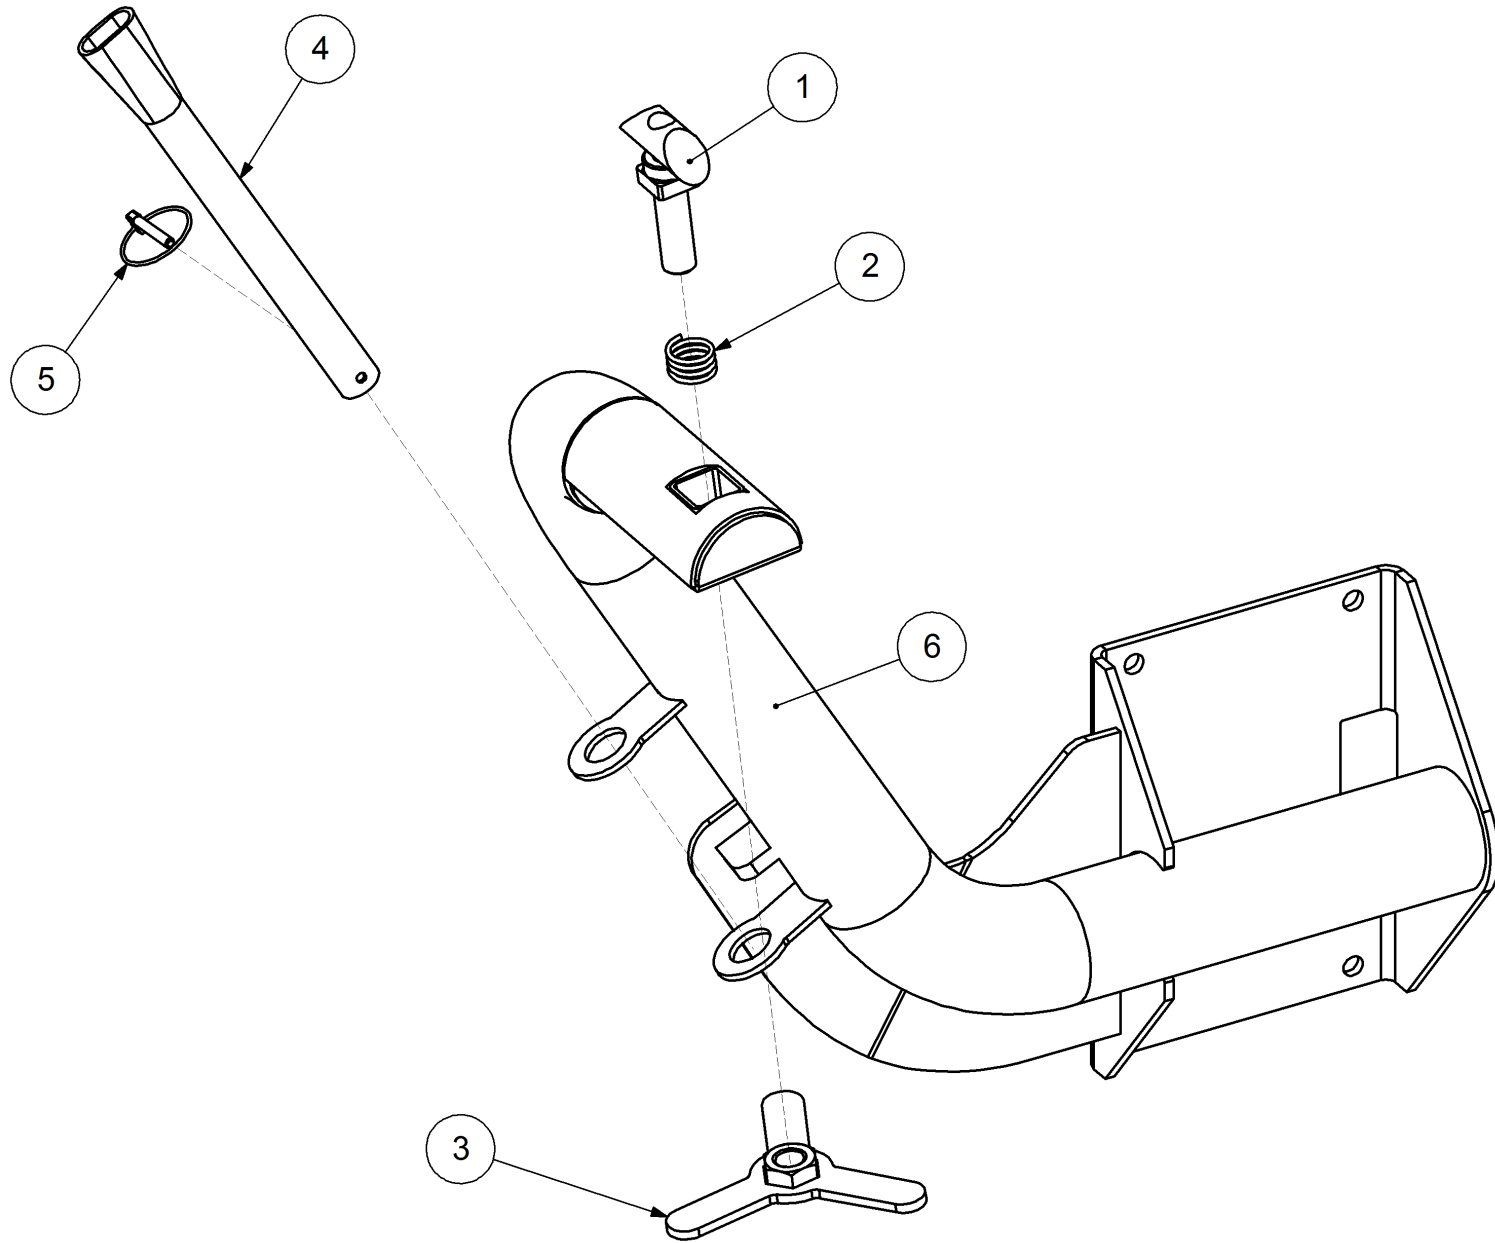

P/N 260602040

Rear Mount Arm - RH

Key	Part Number	Description	Qty
1	260902320	T Bolt	1
2	260902318	Spring - Compression 22.5 ID	1
3	260902312	Handle	1
4	260902315	Handle Extension	1
5	095106000	Lynch Pin 6mm	1
6	260602041	Rear Mount - RH	1

Key	Part Number	Description	Qty