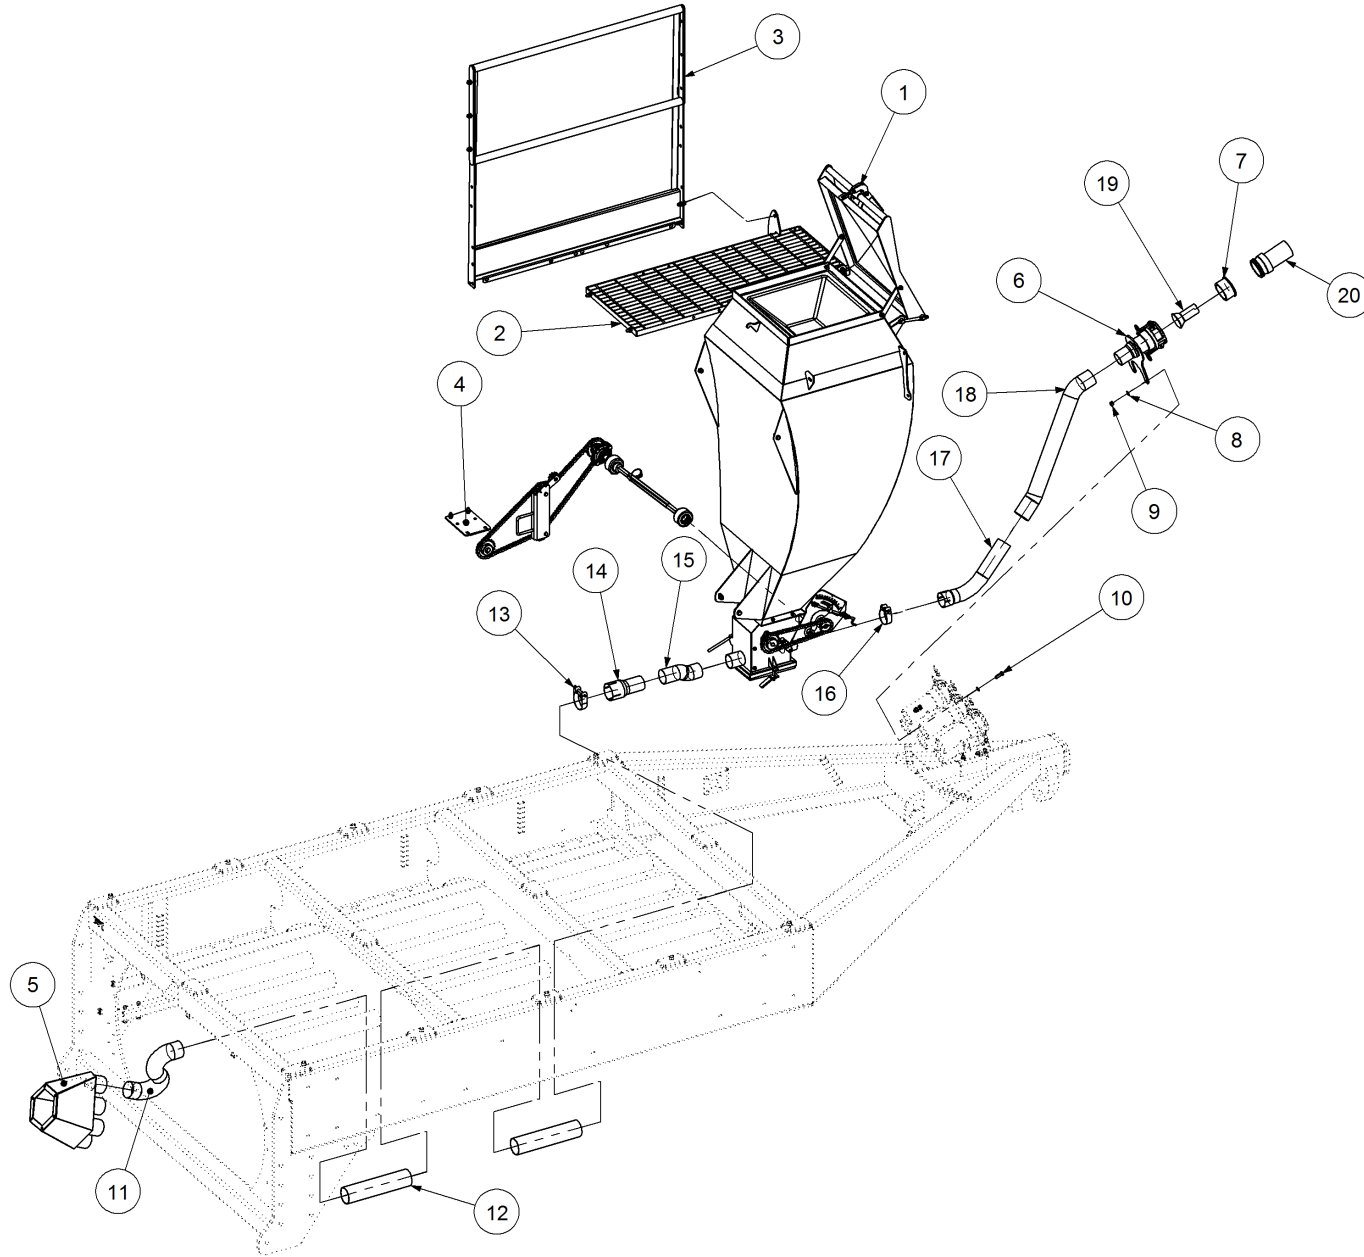

P/N 201400101 SSB Kit - 400L 1 Way Ground Drive

Key	Part Number	Description	Qty
1	201400250	SSB Sub Assembly - 400L 1 Way Ground Drive	1
2	201400216	SSB Walkway Kit - 400L	1
3	201400211	SSB Handrail Kit - 400L	1
4	290603800	Drive Kit - SSB 300L TQ/TR Ground Drive	1
5	259602009	Blower Outlet - 7 Outlet	1
6	214602051	Breakaway & Coupling Assembly	1
7	108000075	Plug - 3" Female	1
8	085110000	Flat Washer 10 ID	4
9	080121000	Nut M10 Nyloc	2
10	050100308	Bolt Hex Hd M10 x 30	2
11	109400076	Hose Ribbed Bore 76 Dia	1
12	109400076	Hose Ribbed Bore 76 Dia	2
13	100074079	Hose Clamp - Mikalor 74 - 79	1
14	208000075	Reducer 3" ID x 2-1/2" OD	1
15	109200064	Hose Ductaflex 63 Dia	1
16	100064067	Hose Clamp - Mikalor 64 - 67	1
17	193045212	Elbow 2-1/2" Dia	1
18	109600064	Hose Abrasive Resistant 64 Dia	1
19	208076044		1
20	280000276	Camlock 3" Male With Tail	1

Key	Part Number	Description	Qty