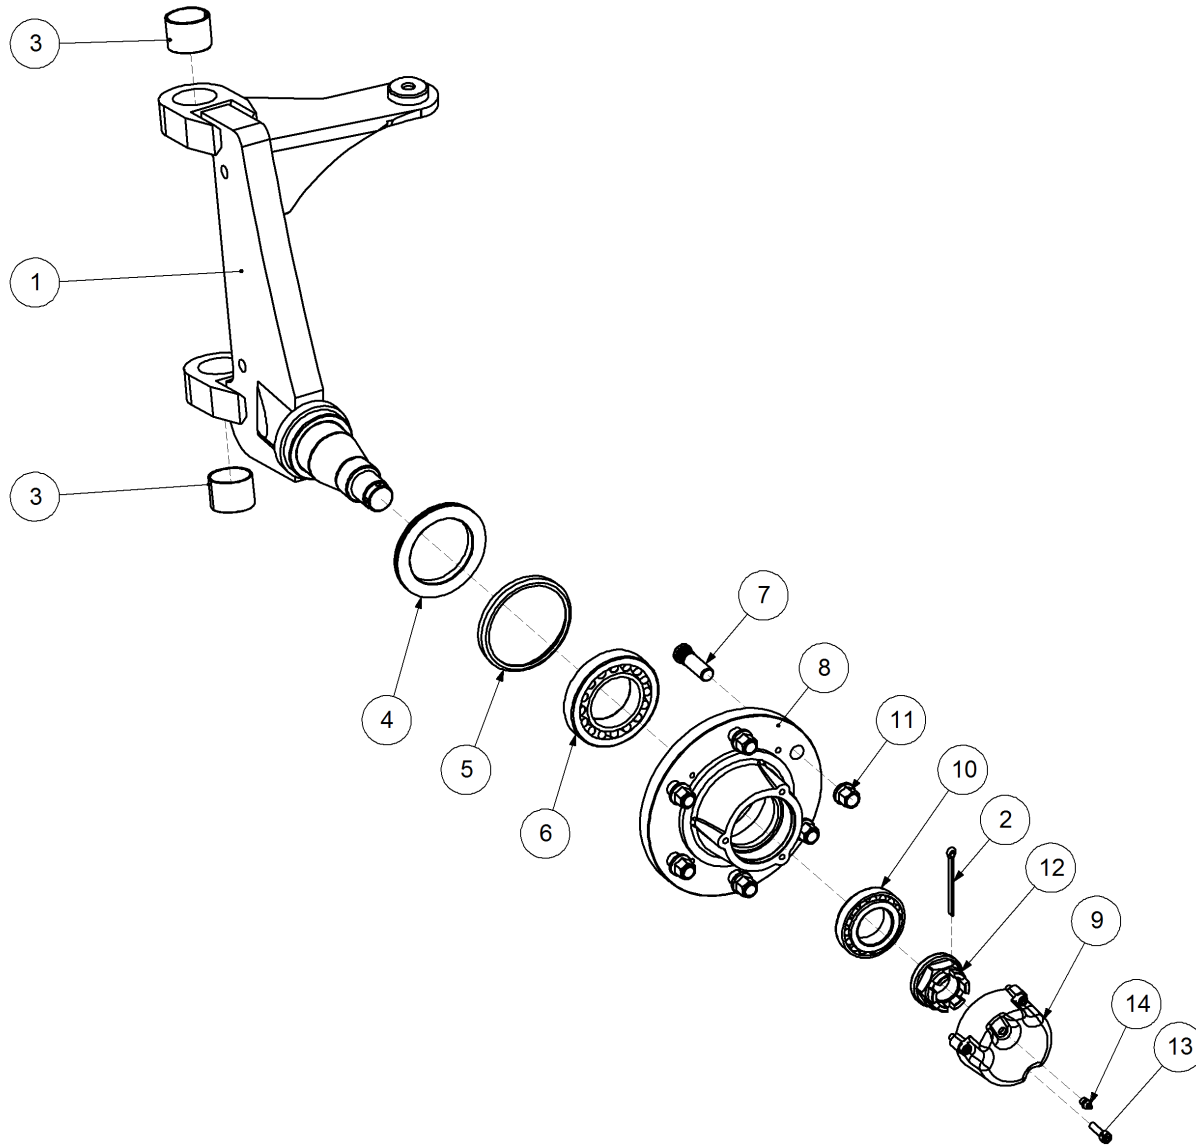

Key	Part Number	Description	Qty
-----	-------------	-------------	-----

**P/N 230603200 Axle Assy - 6000 3.0m Xtra Steer**

Key	Part Number	Description	Qty
1	230603201	Rock Axle - Xtra Steer	1
2	230603010	Stub Axle Assy - 6000 RH	1
3	230603020	Stub Axle Assy- 6000 LH	1
4	230605115	Steering Yoke Assy - Xtra Steer	1
5	230603123	Tie Rod Assy - Xtra Steer	2
6	230606015	Secondary Lever Assy	2
7	230606016	Link Assy - RH	1
8	230606022	Link Assy - LH	1
9	235600110	Pull Assy	1
10	233260100	Universal Hitch Assy w/- U Bolts	1
11	138132093	Thrust Washer 2" ID x 0.093"	3
12	230603007	Pivot Pin - Rock Axle	2
13	491700200	Pin Assy	2
14	230603004	Pivot Pin - Stub Axle	4
15	090210030	Dowel Pin 10 Dia x 30	6
16	137131031	Bush Teflon 50 ID x 50 Lg	2
17	111506000	Grease Nipple 1/4" - Straight	2
18	061120090	Cap Screw M20 x 90	2
19	491700206	Bolt M16 x 30 Durluk - Greasable	2
20	061120080	Cap Screw M20 x 80	4
21	050100808	Bolt Hex Hd M10 x 80	4
22	086110000	Spring Washer 10 ID	4
23	080111000	Nut Metric Crs ZP Hex M10	4
24	230603017	Safety Cap - Axle Pivot	2

Key	Part Number	Description	Qty
-----	-------------	-------------	-----

**P/N 230603010 Stub Axle Assy - 6000 RH**

<b>Key</b>	<b>Part Number</b>	<b>Description</b>	<b>Qty</b>
1	230603011	Stub Axle - 6000 RH	1
2	092206080	Split Pin 6.3 Dia x 80	1
3	137131025	Bush Teflon 50 ID x 40 Lg	2
4	139075008	Seal 3-1/2" ID	1
5	139075009	Wear Ring	1
6	135030214	Bearing Tapered Roller 70 ID	1
7	056180600	Wheel Stud M18	6
8	139075004	Hub - 6 stud	1
9	139075007	Grease Cap	1
10	135030210	Bearing Tapered Roller 50 ID	1
11	080161801	Wheel Nut M18	6
12	249092002	Axle Nut 1-1/2"	1
13	060108030	Cap Screw M8 x 30	3
14	111103000	Grease Nipple 1/8" BSP	1