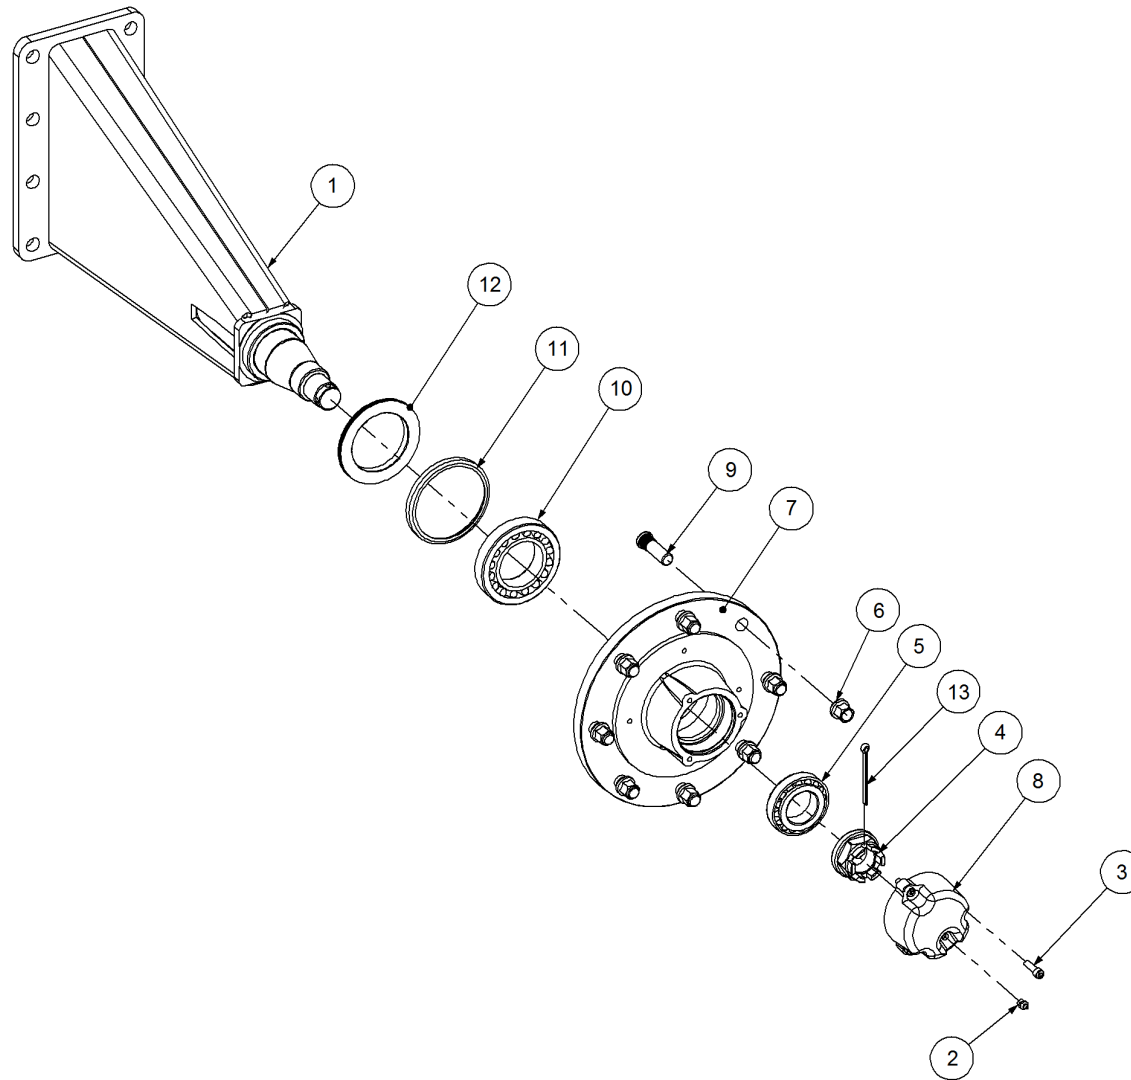

P/N 243600000 Axle Hub & Stub - Lazy - 3.5T (8 stud) x 3.0m

Key	Part Number	Description	Qty
1	243600001	Axle - Lazy	1
2	111103000	Grease Nipple 1/8" BSP	1
3	060108030	Cap Screw M8 x 30	3
4	249092002	Axle Nut 1-1/2"	1
5	135030210	Bearing Tapered Roller 50 ID	1
6	080161801	Wheel Nut M18	8
7	139075006	Hub - 8 stud	1
8	139075007	Grease Cap	1
9	056180600	Wheel Stud M18	8
10	135030214	Bearing Tapered Roller 70 ID	1
11	139075009	Wear Ring	1
12	139075008	Seal 3-1/2" ID	1
13	092206080	Split Pin 6.3 Dia x 80	1

Key	Part Number	Description	Qty