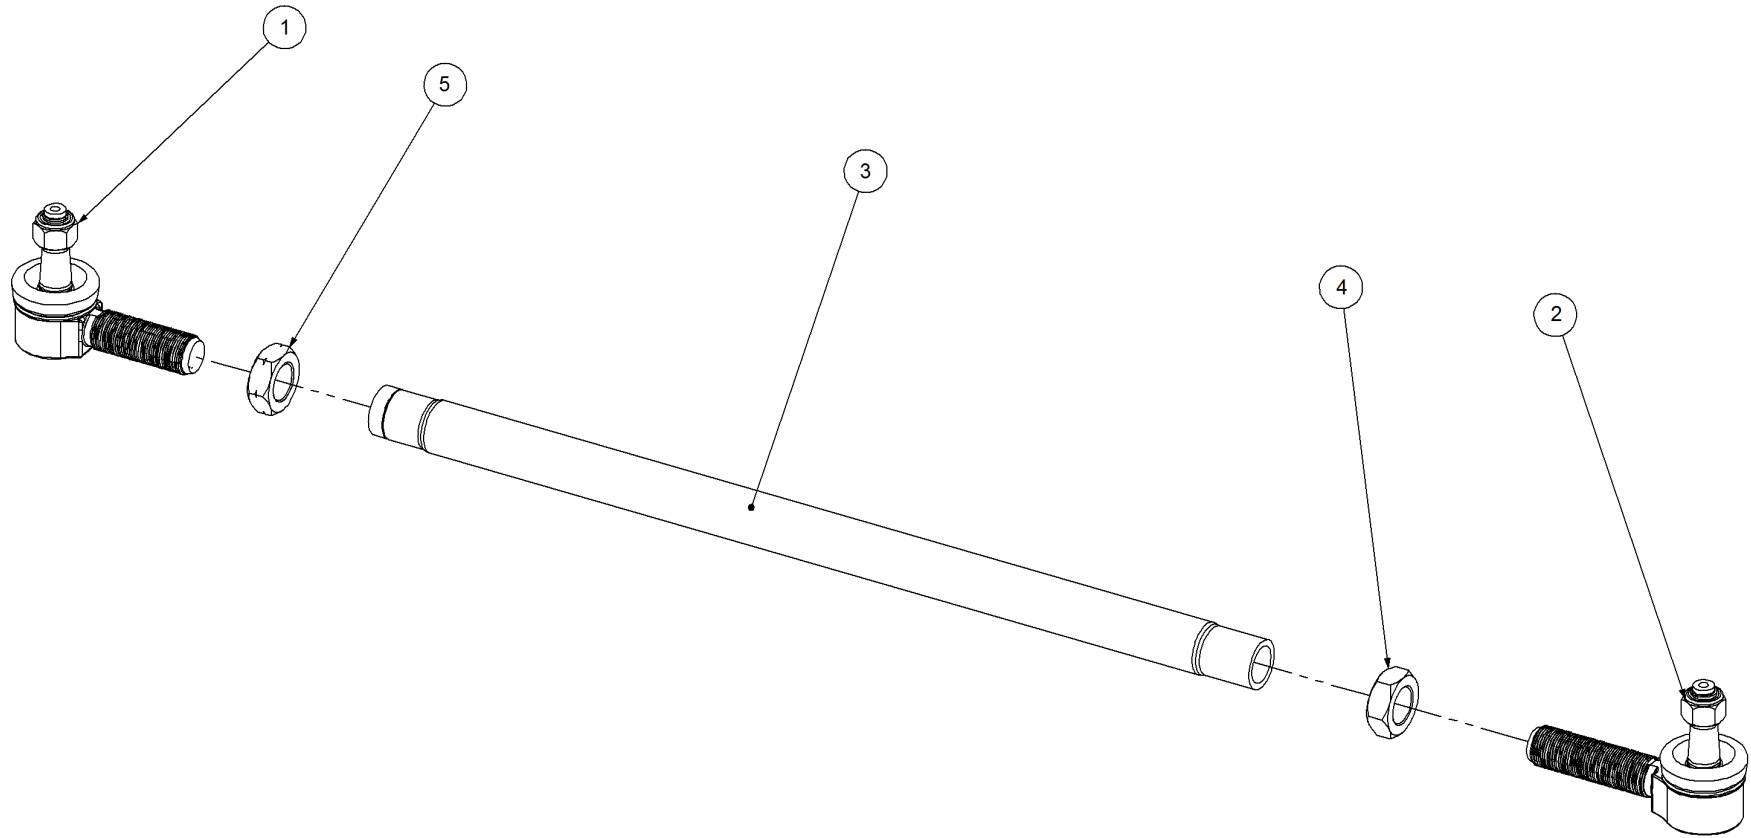

P/N 230603123 Tie Rod Assy - Xtra Steer

Key	Part Number	Description	Qty
1	145005193	Tie Rod End - LH	1
2	145003859	Tie Rod End - RH	1
3	230603124	Tie Rod - Xtra Steer	1
4	145003861	Nut Lock 1" x 16 TPI - RH	1
5	145005194	Nut Lock 1" x 16 TPI - LH	1

Key	Part Number	Description	Qty