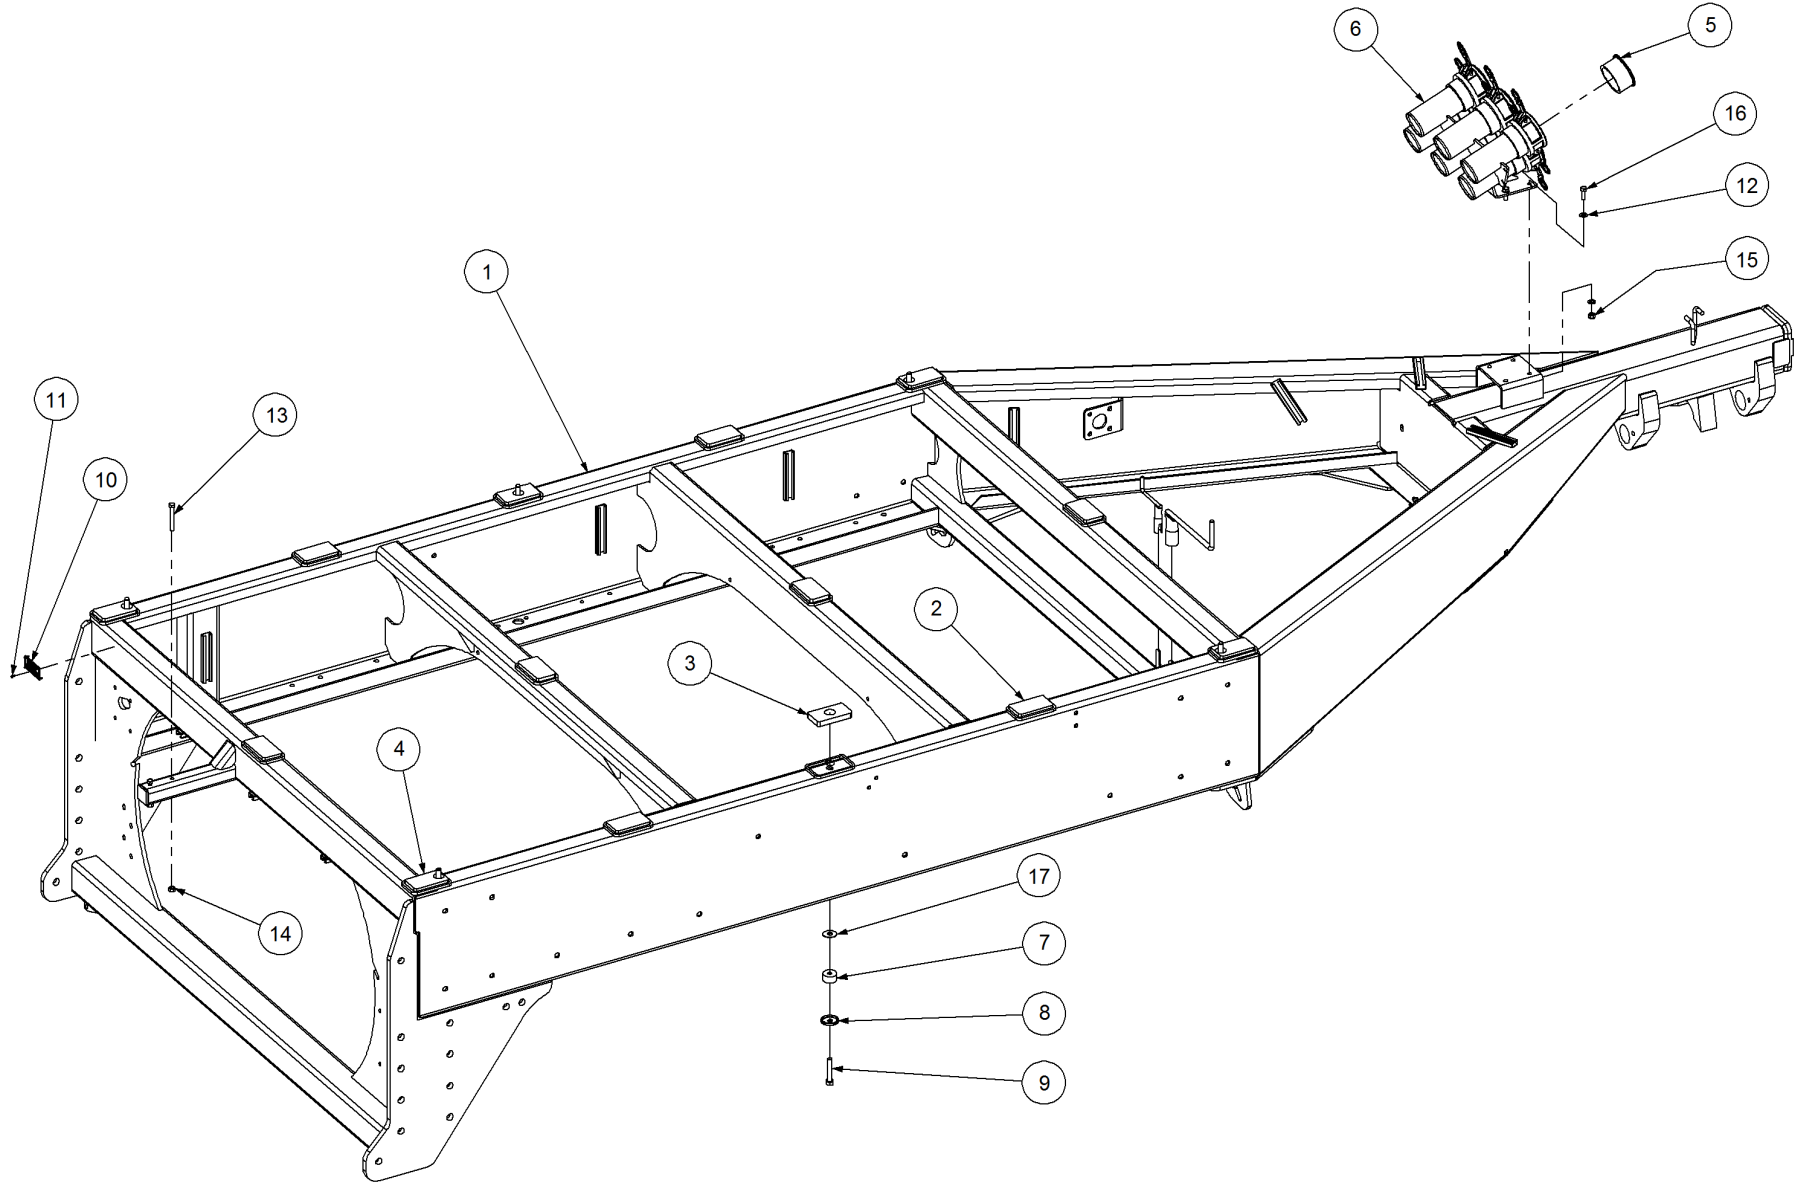

P/N 214603240

Chassis Kit - TQS 3 Bin - Xtra Steer

Key	Part Number	Description	Qty
1	214603200	Chassis Kit - TQS 3 Bin	1
2	197116213	Bin Pad	8
3	219001001	Bin Pad - Centre Hole	2
4	219001002	Bin Pad - End Hole	4
5	108000075	Plug - 3" Female	6
6	214602026	Breakaway & Coupling Assy	1
7	197401320	Bin Rubber - 13 ID x 40 OD x 20	6
8	219000001	Cupped Washer	6
9	000130705	Bolt Hex Hd 1/2" UNC x 2-3/4"	6
10	196008038	Serial Number Plate	1
11	059610000	Drive Screw 6g x 3/8"	4
12	085110000	Flat Washer 10 ID	8
13	000100755	Bolt Hex Hd 3/8" UNC x 3"	2
14	030130101	Nut 3/8" UNC Nyloc	2
15	080121000	Nut M10 Nyloc	4
16	050100308	Bolt Hex Hd M10 x 30	4
17	035101238	Flat Washer 1/2" ID	6

Key	Part Number	Description	Qty