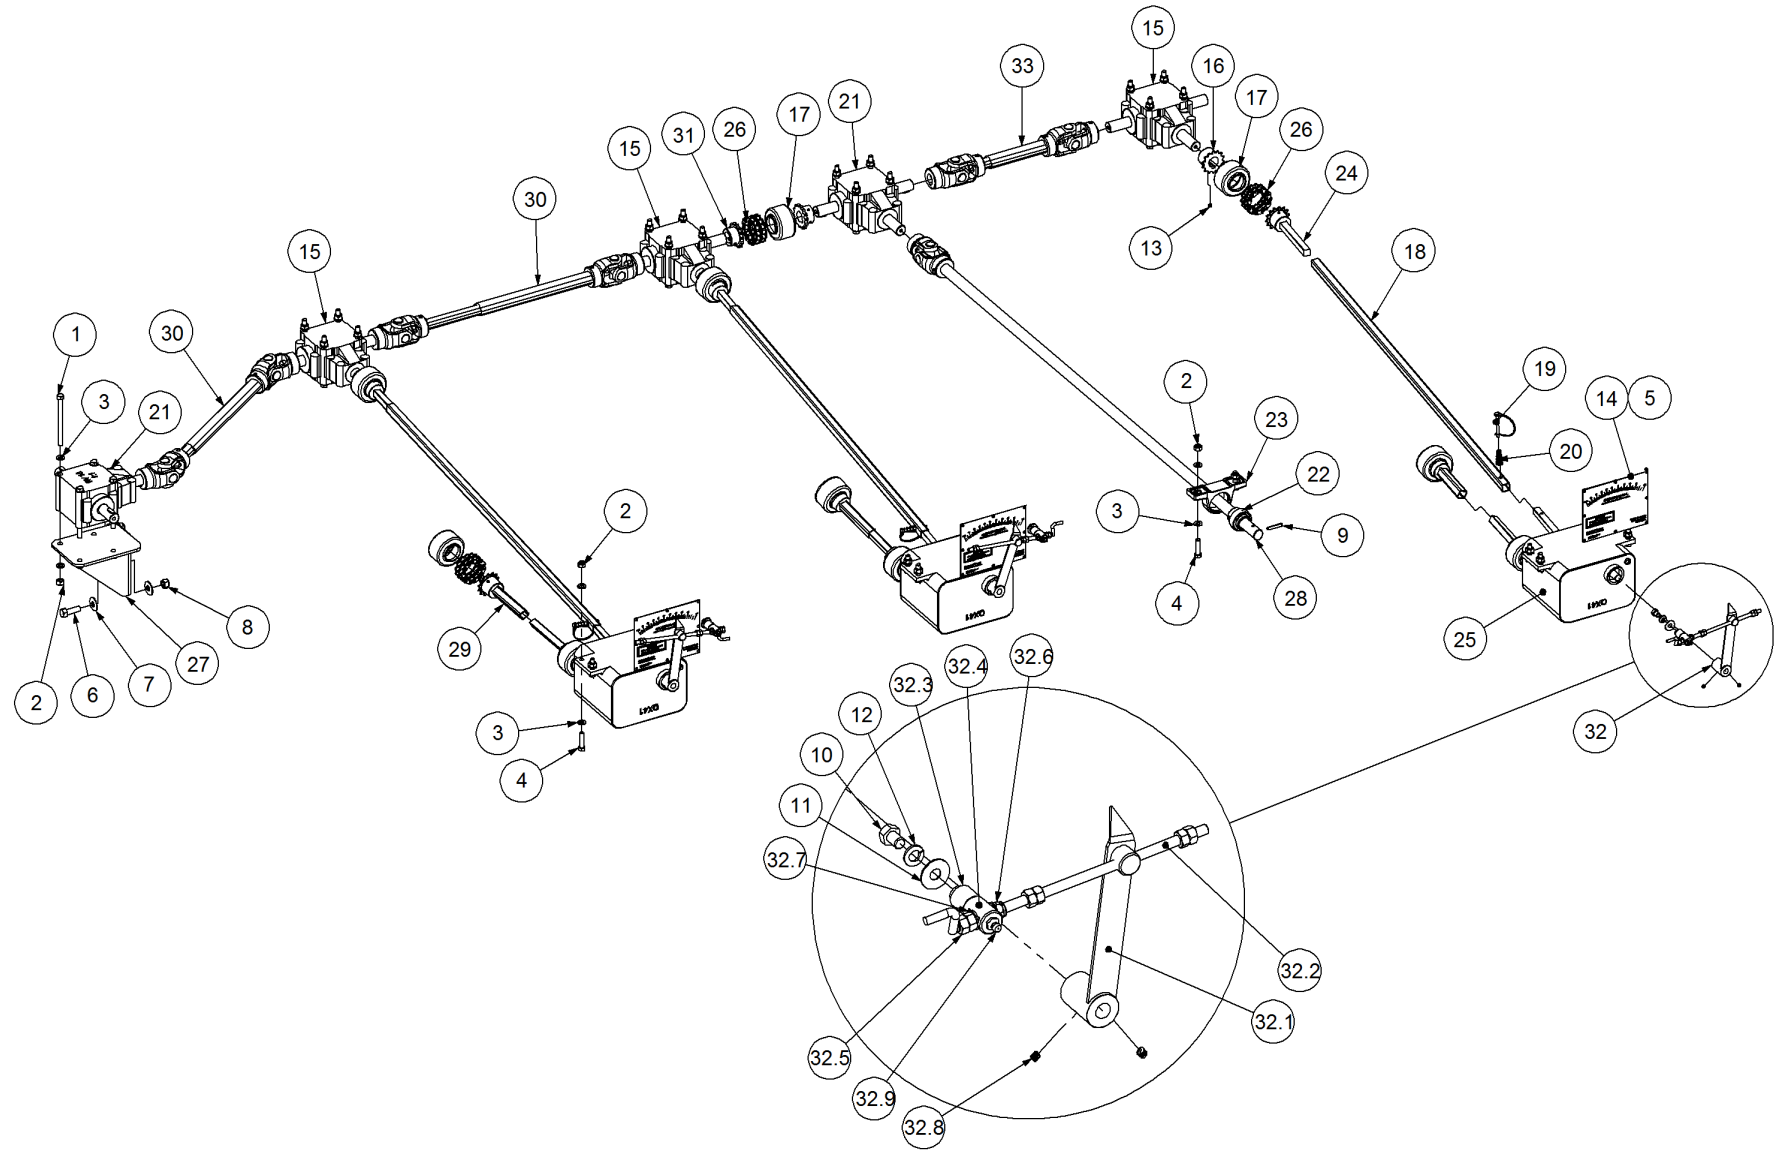

P/N 290603000 Drive Kit - Ground Drive

Key	Part Number	Description	Qty	Key	Part Number	Description	Qty
1	000101255	Bolt Hex Hd 3/8" UNC x 5"	20	31	127120141	Sprocket (Steel) 1/2"BS x 14T - 25 ID	2
2	030130101	Nut 3/8" UNC Nyloc	34	32	209600000	Calibration Adjustment Kit	3
3	035110191	Flat Washer 3/8" ID	68	32.1	209600005	Calibration Indicator	1
4	000100385	Bolt Hex Hd 3/8" UNC x 1-1/2"	14	32.2	209600001	Indicator Adjusting Screw	1
5	094103001	Pop Rivet 1/8" Aluminium	24	32.3	209600004	Adaptor	1
6	000130385	Bolt Hex Hd 1/2" UNC x 1-1/2"	2	32.4	209600007	Swivel Screw	1
7	035113250	Flat Washer 1/2" ID	4	32.5	030110081	Nut 5/16" UNC	6
8	030130131	Nut 1/2" UNC Nyloc	2	32.6	030130081	Nut 5/16" UNC Nyloc	1
9	090106038	Roll Pin 1/4" x 1-1/2"	1	32.7	035108161	Flat Washer 5/16" ID	2
10	000100135	Bolt Hex Hd 3/8" UNC x 1/2"	3	32.8	013110606	Grub Screw 1/4" UNC x 1/4"	2
11	035110251	Flat Washer 3/8" ID	3	32.9	111206000	Grease Nipple 1/4" UNF	1
12	036110000	Spring Washer 3/8" ID	3	33	131210420	Drive Shaft & Universal	1
13	013110606	Grub Screw 1/4" UNC x 1/4"	7				
14	192017514	Calibration Dial	3				
15	130010111	Gearbox - Ratio 3.25:1	3				
15.1	130025477	Seal 25 ID - Gearbox	3				
16	290000034	Sprocket (Plastic) 1/2" BS x 14T - 25 ID	3				
17	131000004	Chain Boot	7				
18	290601080	Drive Tube	3				
19	095306050	Lynch Pin 1/4"	3				
20	124112032	Spring - Compression	3				
21	130010006	Gearbox - Ratio 1:1	2				
21.1	130025477	Seal 25 ID - Gearbox	3				
22	135520525	Bearing - 1" ID	1				
23	136420500	Bearing Housing - Pillow Block	1				
24	290000007	Drive Shaft w/- Sprocket - 170 Lg	3				
25	290000030	Zero Max QX41 w/- Sprockets & Shafts	3				
26	125412120	Chain 1/2" BS Duplex 13L	7				
27	212602022	Gearbox Mount	1				
28	290602055	Crank Shaft w/- Universal	1				
29	290000009	Drive Tube w/- Sprocket - 150 Lg	3				
30	131210570	Drive Shaft & Universal	2