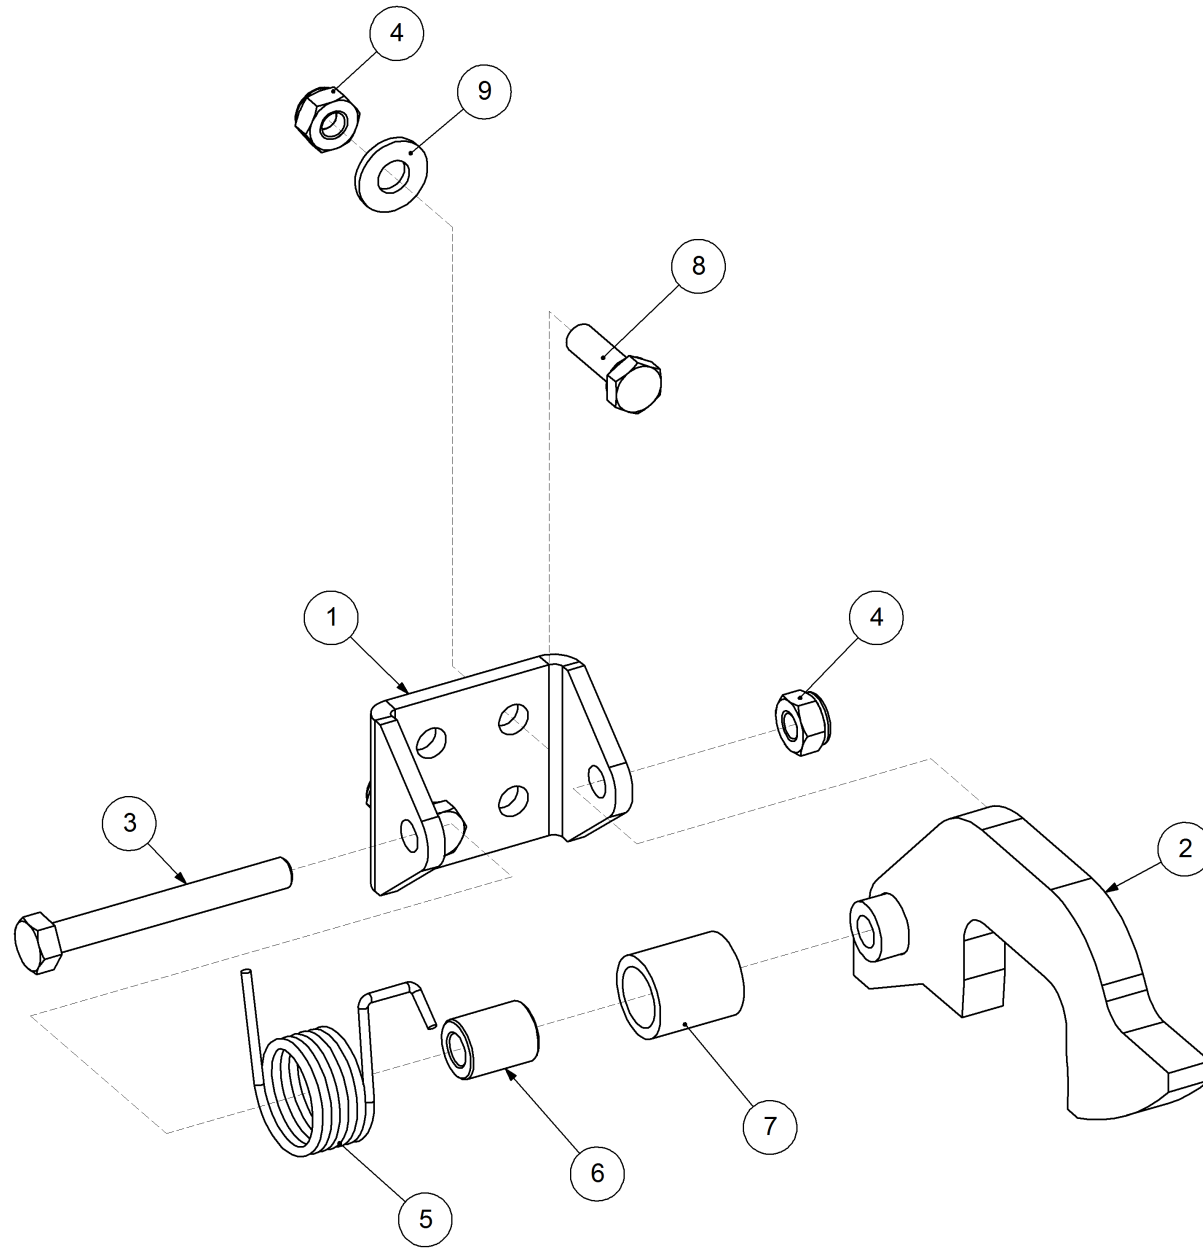

P/N 260902180 Auger Latch - RH

P/N 260902180 Auger Latch - RH

Key	Part Number	Description	Qty
1	260902166	Latch Bracket	1
2	260902181	Latch	1
3	050080708	Bolt Hex Hd M8 x 70	1
4	080120800	Nut M8 Nyloc	3
5	124325060	Spring - Torsion 1" ID - RH	1
6	260902183	Spacer	1
7	260902184	Bush	1
8	050080258	Bolt Hex Hd M8 x 25	2
9	085108000	Flat Washer 8 ID	2

Key	Part Number	Description	Qty