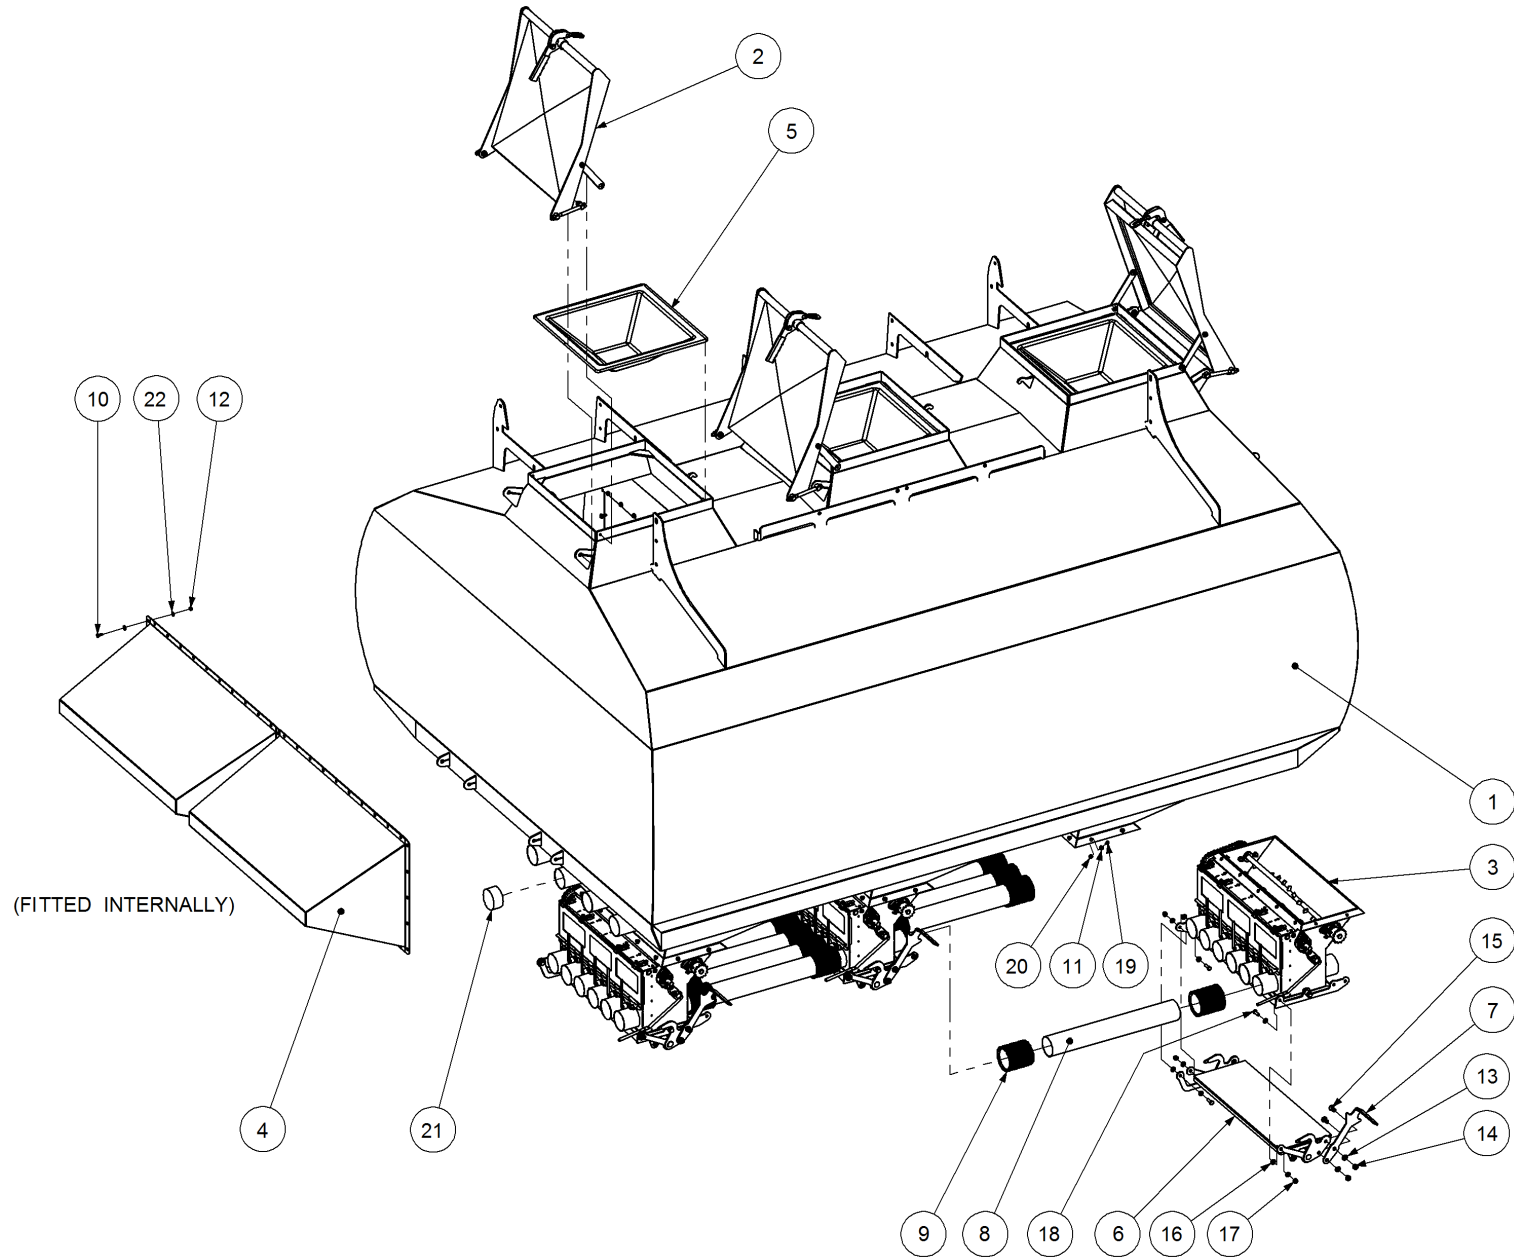

P/N 200703250

Bin Sub Assembly - 7000 3 Bin

Key	Part Number	Description	Qty
1	200703001	Bin - 7000 3 Bin	1
2	203150000	Lid Assy - Medium	3
3	208600001	Metering Unit Assy - 6 Way (less Bottom Door)	3
4	207702001	Bin Divider	4
5	203155001	Wire Basket	3
6	208600023	Bottom Door & Shaft - 6 Way	3
7	208400065	Metering Unit Bottom Door Handle	3
8	208000540	Metering Unit Flow Thru Tube	12
9	208000090	Joiner Hose	24
10	000060195	Bolt Hex Hd 1/4" UNC x 3/4"	110
11	035106151	Flat Washer 1/4" ID	42
12	030130061	Nut 1/4" UNC Nyloc	110
13	085110000	Flat Washer 10 ID	6
14	080121000	Nut M10 Nyloc	6
15	062110025	Cap Screw Csk Hd M10 x 25	6
16	085108000	Flat Washer 8 ID	28
17	080120800	Nut M8 Nyloc	10
18	050080258	Bolt Hex Hd M8 x 25	9
19	010106012	Cap Screw 1/4" UNC x 1/2"	42
20	030110061	Nut 1/4" UNC	27
21	197000762	Blank Off Cap 3" Black	6
22	035106161	Flat Washer 1/4" ID	220

Key	Part Number	Description	Qty