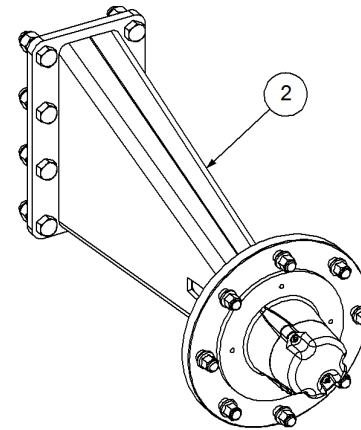

P/N 248600000

Axle Hub & Stub Kit - 3.5T (8 stud) x 3.0m

Key	Part Number	Description	Qty
1	242600000	Axle Hub & Stub - Drive - 3.5T (8 stud) x 3.0m	1
2	243600000	Axle Hub & Stub - Lazy - 3.5T (8 stud) x 3.0m	1
3	000190638	Bolt Hex Hd 3/4" UNC x 2-1/2"	16
4	030130191	Nut 3/4" UNC Nyloc	16

Key	Part Number	Description	Qty