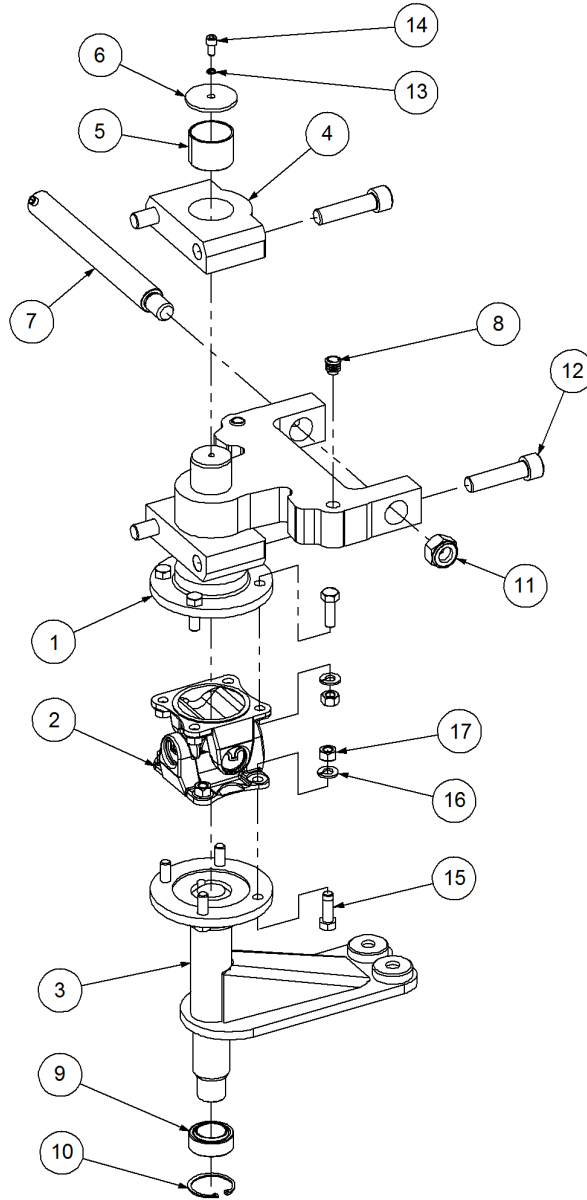

P/N 230605115 Steering Yoke Assy - Xtra Steer

P/N 230605115 Steering Yoke Assy - Xtra Steer

Key	Part Number	Description	Qty	Key	Part Number	Description	Qty
1	230605120	Bearing Assy - Xtra Steer	1				
2	230605112	Universal Assy	1				
3	230605116	Bottom Shaft - Xtra Steer	1				
4	214602031	Bearing Block	1				
5	137131025	Bush Teflon 50 ID x 40 Lg	1				
6	230605108	Top Cover	1				
7	230605110	Pull Pin	1				
8	195000003	End Stop	2				
9	137403501	Bearing Spherical 35 ID	1				
10	098205500	Circlip Internal 55mm	1				
11	080122400	Nut M24 Nyloc	1				
12	061120080	Cap Screw M20 x 80	4				
13	086108000	Spring Washer 8 ID	1				
14	060108020	Cap Screw M8 x 20	1				
15	000130385	Bolt Hex Hd 1/2" UNC x 1-1/2"	8				
16	036113000	Spring Washer 1/2" ID	8				
17	030110131	Nut 1/2" UNC	8