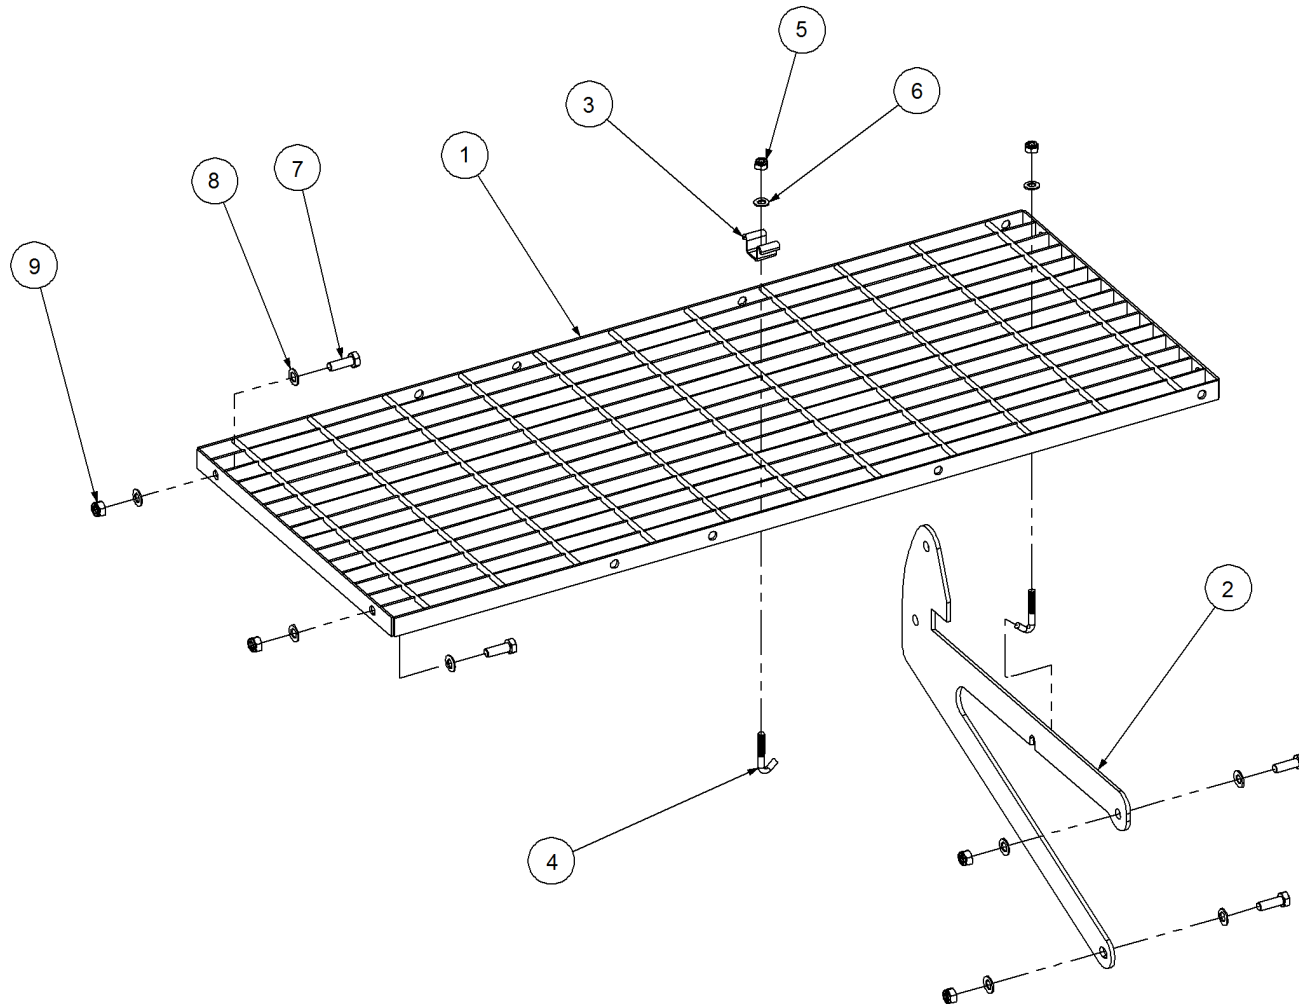

P/N 201400216 SSB Walkway Kit - 400L

Key	Part Number	Description	Qty
1	193453110	Walkway Panel	1
2	201300012	Walkway Bracket	1
3	204300003	Fixing Clip	1
4	057080000	J Bolt M8	2
5	080120800	Nut M8 Nyloc	2
6	085108000	Flat Washer 8 ID	2
7	050100308	Bolt Hex Hd M10 x 30	4
8	085110000	Flat Washer 10 ID	8
9	080121000	Nut M10 Nyloc	4

Key	Part Number	Description	Qty