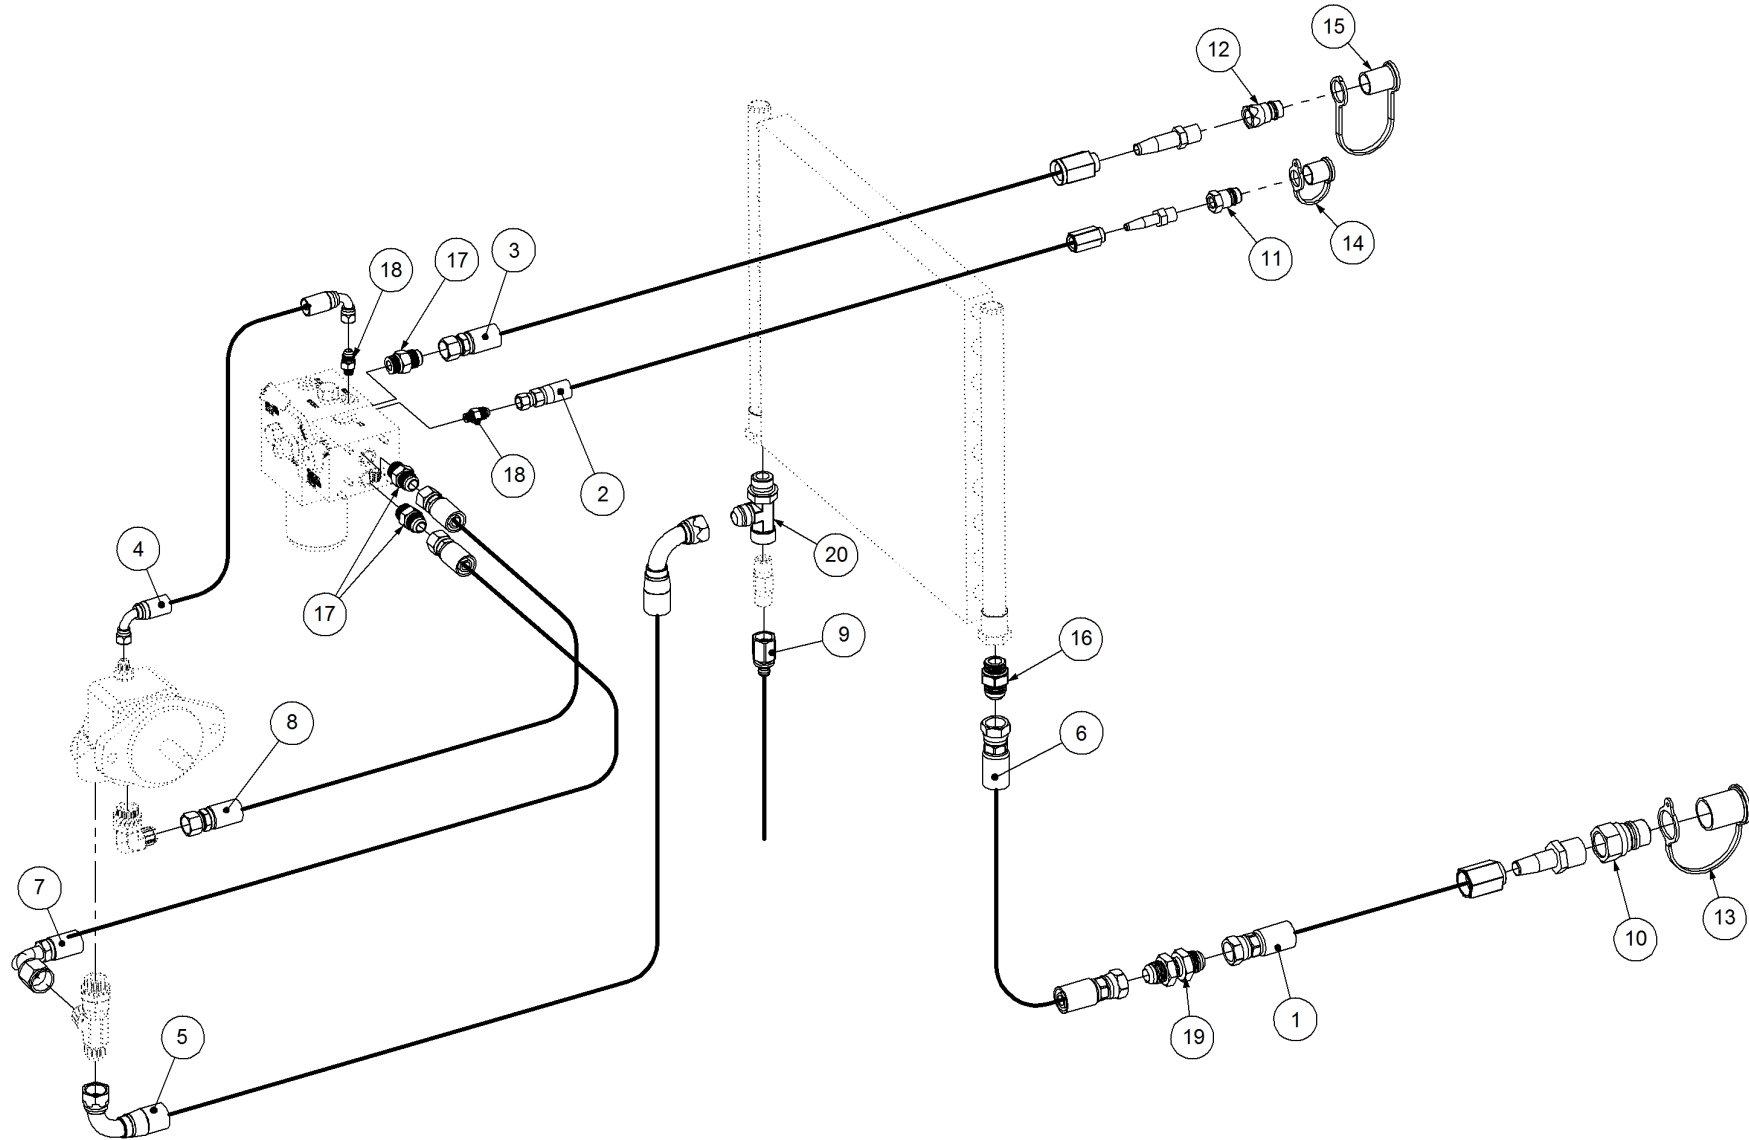

P/N 150000042 Hydraulic Hose & Fittings Kit

Key	Part Number	Description	Qty
1	150000047	Hyd Hose 3/4" SWB x 10389 Lg	1
2	150000039	Hyd Hose 3/8" SWB x 10369 Lg	1
3	150000037	Hyd Hose 5/8" DWB x 10383 Lg	1
4	150000051	Hyd Hose 3/8" SWB x 808 Lg	1
5	150000046	Hyd Hose 3/4" SWB x 1609 Lg	1
6	150000045	Hyd Hose 3/4" SWB x 1008 Lg	1
7	150000014	Hyd Hose 5/8" DWB x 729 Lg	1
8	150000007	Hyd Hose 5/8" DWB x 676 Lg	1
9	150000021	Hyd Hose 1/2" SFB x 1023 Lg	1
10	1524010-6PBSPP	Coupling Q/R Male - 1" BspF	1
11	1524010-3P	Coupling Q/R Male (popet) - 3/8" NptF	1
12	1528010-4	Coupling Q/R Male - 1/2" NptF	1
13	1525209-6	Dust Cap - 1"	1
14	1525209-3M	Dust Cap - 3/8"	1
15	1525209-4M	Dust Cap - 1/2"	1
16	15212F5OX-S	Fitting - Connector 1-1/16" JicM x 1-1/16" UnoM	1
17	15210F5OX-S	Fitting - Connector 7/8" JicM x 7/8" UnoM	3
18	1526F5OX-S	Fitting - Connector 9/16" JicM x 9/16" UnoM	2
19	15212WTX-WLN-S	Fitting - Bulkhead 1-1/16" JicM	1
20	152JB7037	Fitting - Tee 1/2" BspF x 1-1/16" JicM x 1-1/16" UnoM	1

Key	Part Number	Description	Qty