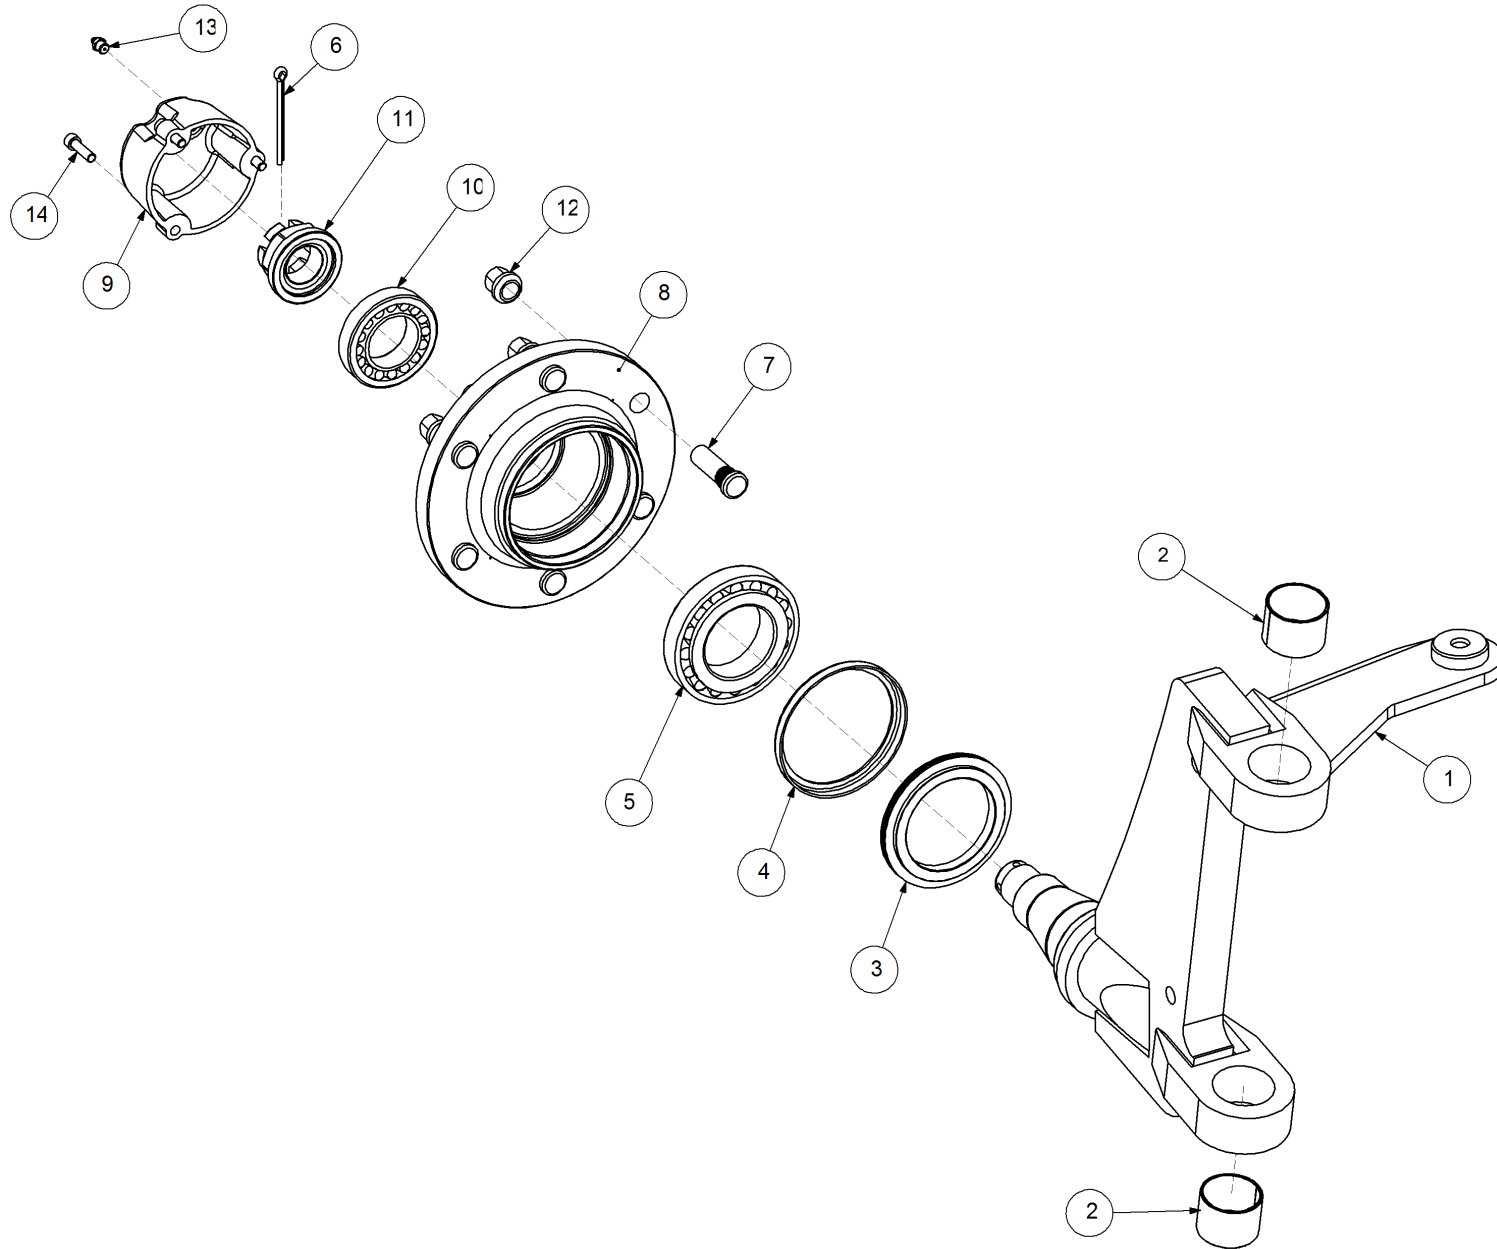

P/N 230603020 Stub Axle Assy- 6000 LH

Key	Part Number	Description	Qty
1	230603021	Stub Axle - 6000 LH	1
2	137131025	Bush Teflon 50 ID x 40 Lg	2
3	139075008	Seal 3-1/2" ID	1
4	139075009	Wear Ring	1
5	135030214	Bearing Tapered Roller 70 ID	1
6	092206080	Split Pin 6.3 Dia x 80	1
7	056180600	Wheel Stud M18	6
8	139075004	Hub - 6 stud	1
9	139075007	Grease Cap	1
10	135030210	Bearing Tapered Roller 50 ID	1
11	249092002	Axle Nut 1-1/2"	1
12	080161801	Wheel Nut M18	6
13	111103000	Grease Nipple 1/8" BSP	1
14	060108030	Cap Screw M8 x 30	3

Key	Part Number	Description	Qty