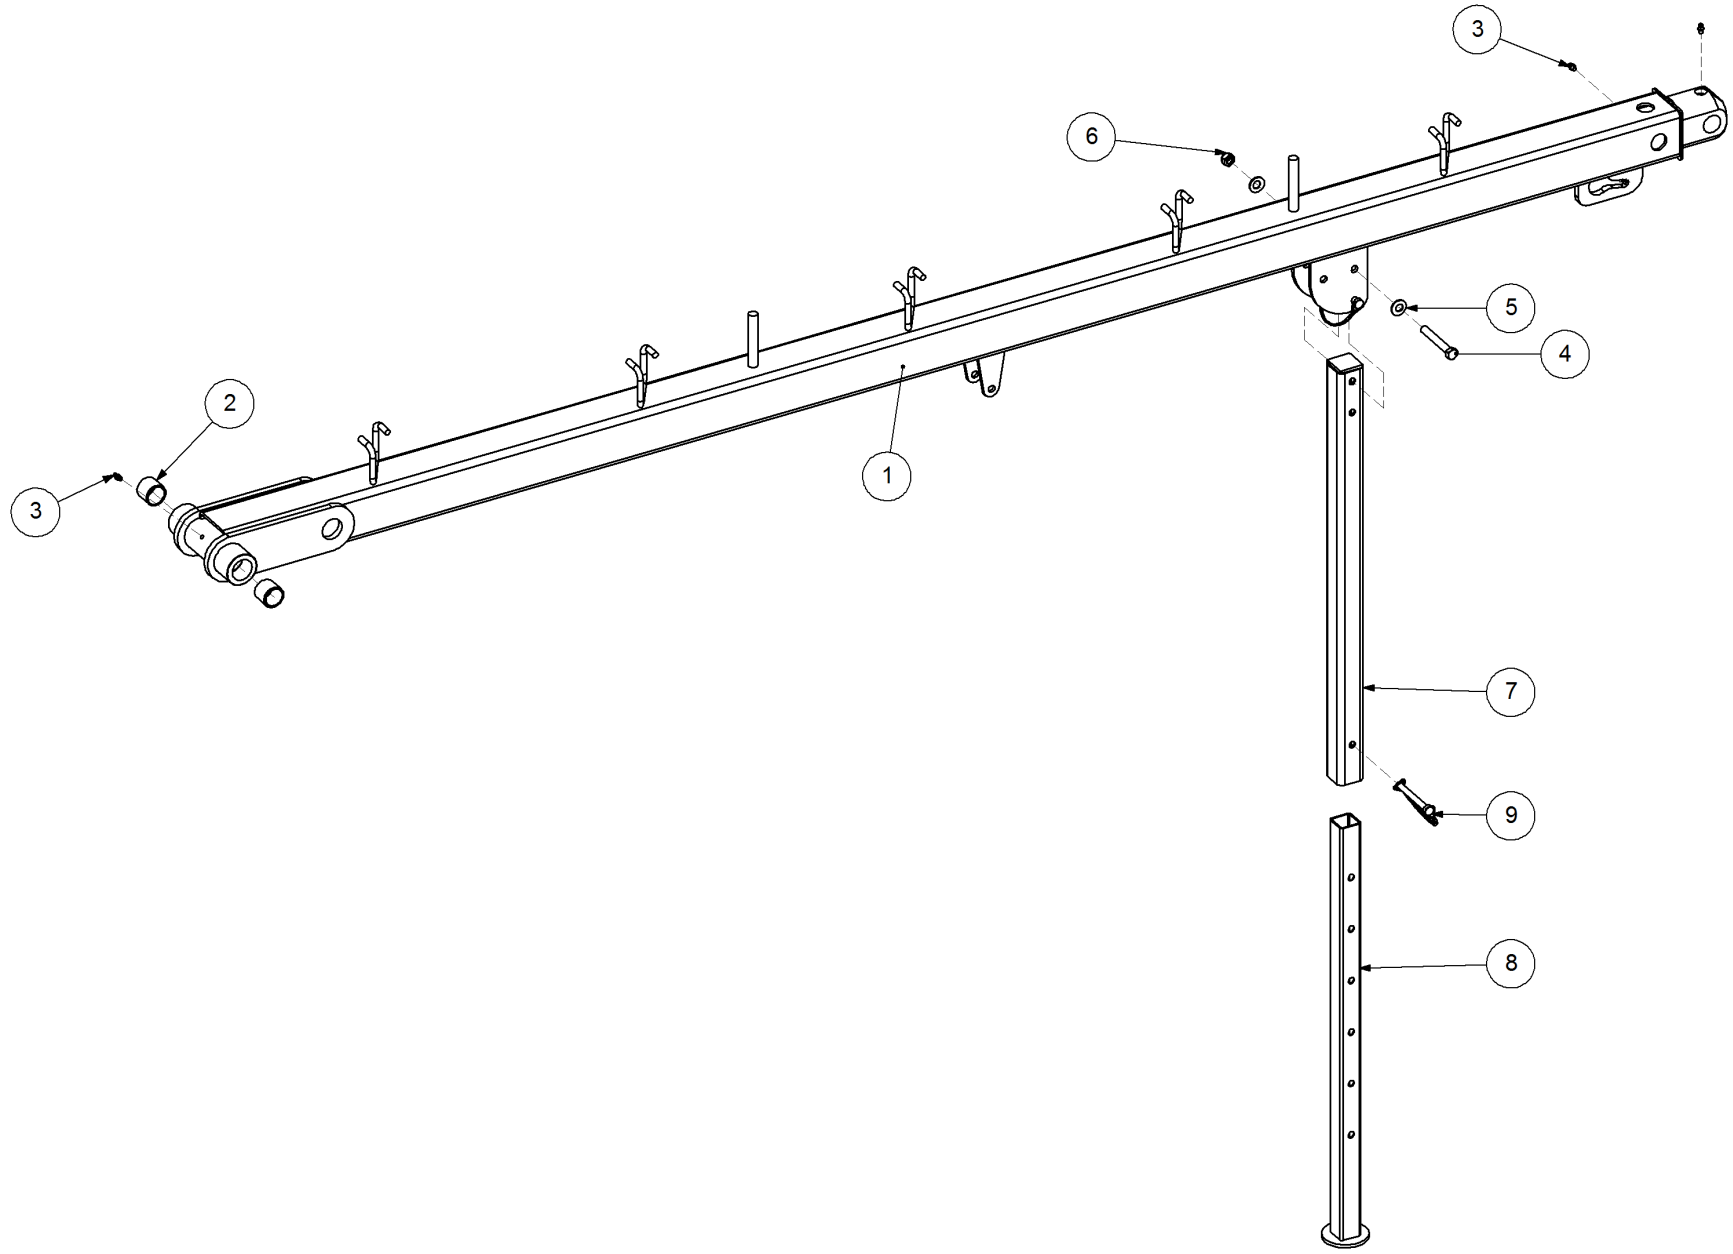

P/N 235600110 Pull Assy

Key	Part Number	Description	Qty
1	235600111	Pull	1
2	497655243	Bush - Hardened 31.8 ID x 32 Lg	2
3	111206000	Grease Nipple 1/4" UNF	3
4	050120908	Bolt Hex Hd M12 x 90	1
5	085112000	Flat Washer 12 ID	2
6	080121200	Nut M12 Nyloc	1
7	235600120	Outer Tube	1
8	235600122	Lower Leg	1
9	095111089	Lynch Pin 11mm	2

Key	Part Number	Description	Qty