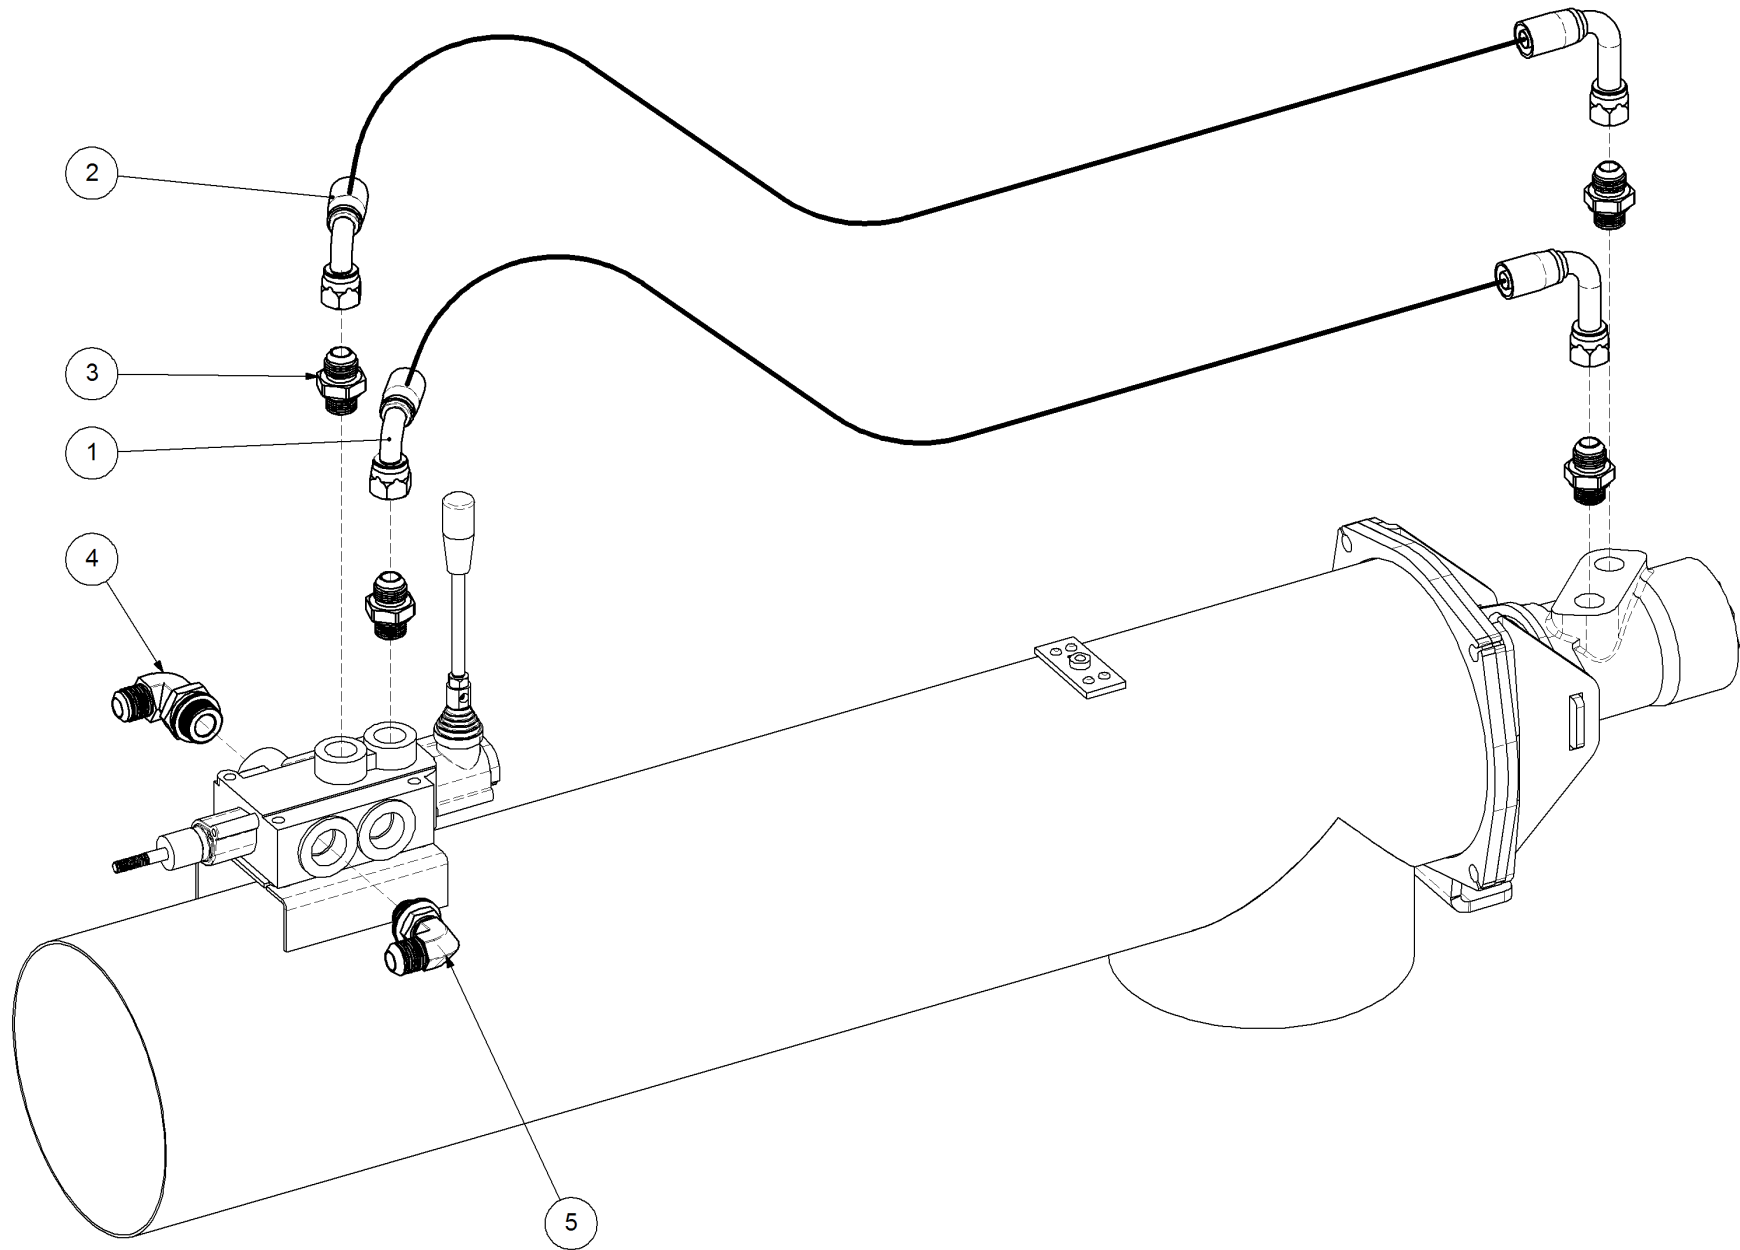

P/N 151600035 Hydraulic Hose & Fittings Kit

Key	Part Number	Description	Qty
1	151600033	Hyd Hose 1/2" DWB x 1000 Lg	1
2	151600034	Hyd Hose 1/2" DWB x 1100 Lg	1
3	15210F4OMX-S	Fitting - Connector 7/8" JicM x 1/2" BspM	4
4	15210-12C4OMX-S	Fitting - Elbow 90° 7/8" JicM x 3/4" BspM	1
5	15210C4OMX-S	Fitting - Elbow 90° 7/8" JicM x 1/2" BspM	1

Key	Part Number	Description	Qty